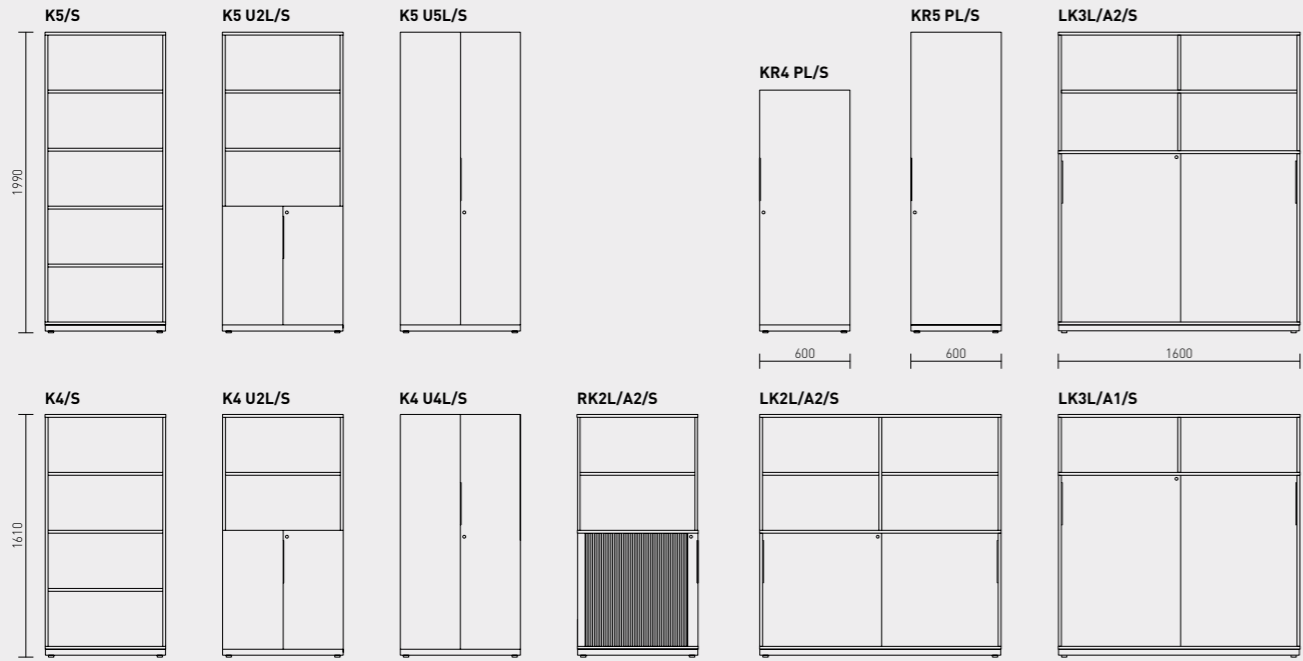

MODULES

The cabinets come with two, three, four or five shelf modules.

More cabinets are 450 mm deep and 1200 mm wide. The smaller cabinets are also available on frames with wheels. Only the lower parts of the cabinets have roller shutter or sliding doors. The depth and width of the More wardrobes is 600 mm, and the wardrobes are also available with hinged doors. The range includes a wall shelf.

The depth of Moi cabinets is 410 mm. The 800 mm wide cabinets come with hinged doors and roller shutter doors, and the 1600 mm wide cabinets come only with sliding doors. The wardrobes are 600 mm wide. The range also includes a wall shelf and an 800 mm deep pull-out cabinet.

MORE

WARDROBES

MOI WITH BASE

WALL SHELF

WARDROBES

PULL-OUT CABINET

MOI ON FEET

WARDROBES

TOP PANELS

Top panels with desktop finishes can be installed on top of the cabinets.