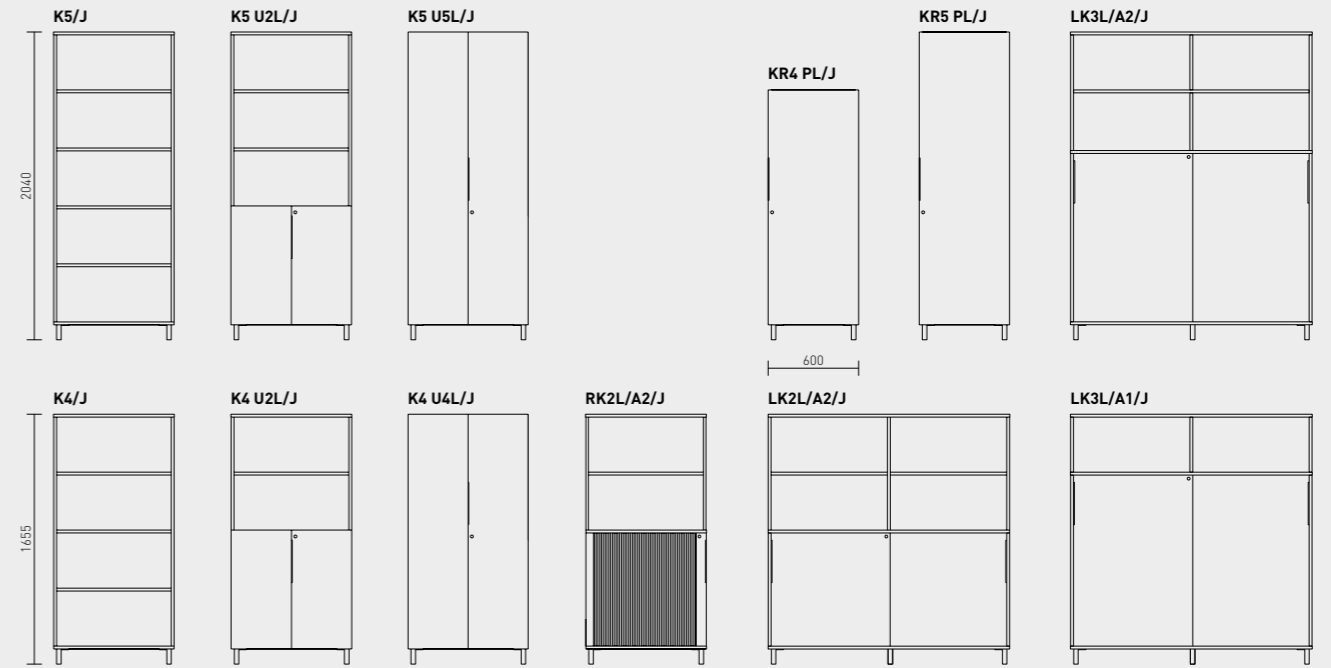

MODULES

The cabinets come with two, three, four or five shelf modules.

More cabinets are 450 mm deep and 1200 mm wide. The smaller cabinets are also available on frames with wheels. Only the lower parts of the cabinets have roller shutter or sliding doors. The depth and width of the More wardrobes is 600 mm, and the wardrobes are also available with hinged doors. The range includes a wall shelf.

The depth of Moi cabinets is 410 mm. The 800 mm wide cabinets come with hinged doors and roller shutter doors, and the 1600 mm wide cabinets come only with sliding doors. The wardrobes are 600 mm wide. The range also includes a wall shelf and an 800 mm deep pull-out cabinet.

MORE

WARDROBES

MOI WITH BASE

WALL SHELF

WARDROBES

PULL-OUT CABINET

MOI ON FEET

WARDROBES

TOP PANELS

Top panels with desktop finishes can be installed on top of the cabinets.