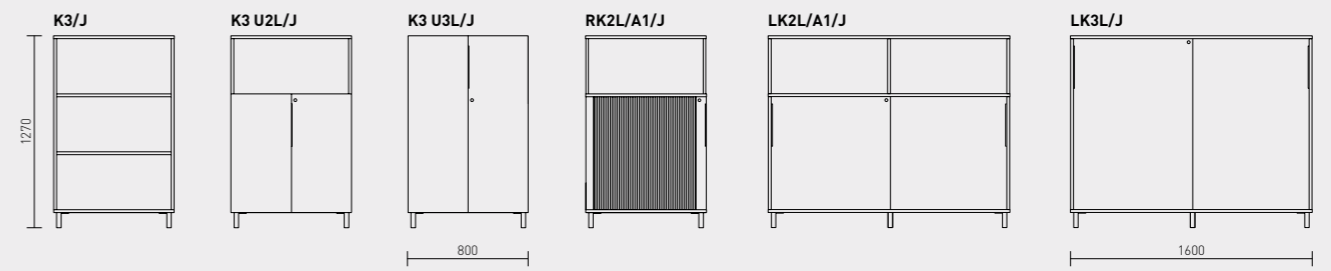

MODULES

The cabinets come with two, three, four or five shelf modules.

More cabinets are 450 mm deep and 1200 mm wide. The smaller cabinets are also available on frames with wheels. Only the lower parts of the cabinets have roller shutter or sliding doors. The depth and width of the More wardrobes is 600 mm, and the wardrobes are also available with hinged doors. The range includes a wall shelf.

The depth of Moi cabinets is 410 mm. The 800 mm wide cabinets come with hinged doors and roller shutter doors, and the 1600 mm wide cabinets come only with sliding doors. The wardrobes are 600 mm wide. The range also includes a wall shelf and an 800 mm deep pull-out cabinet.

MORE

WARDROBES

MOI WITH BASE

WALL SHELF

WARDROBES

PULL-OUT CABINET

MOI ON FEET

WARDROBES