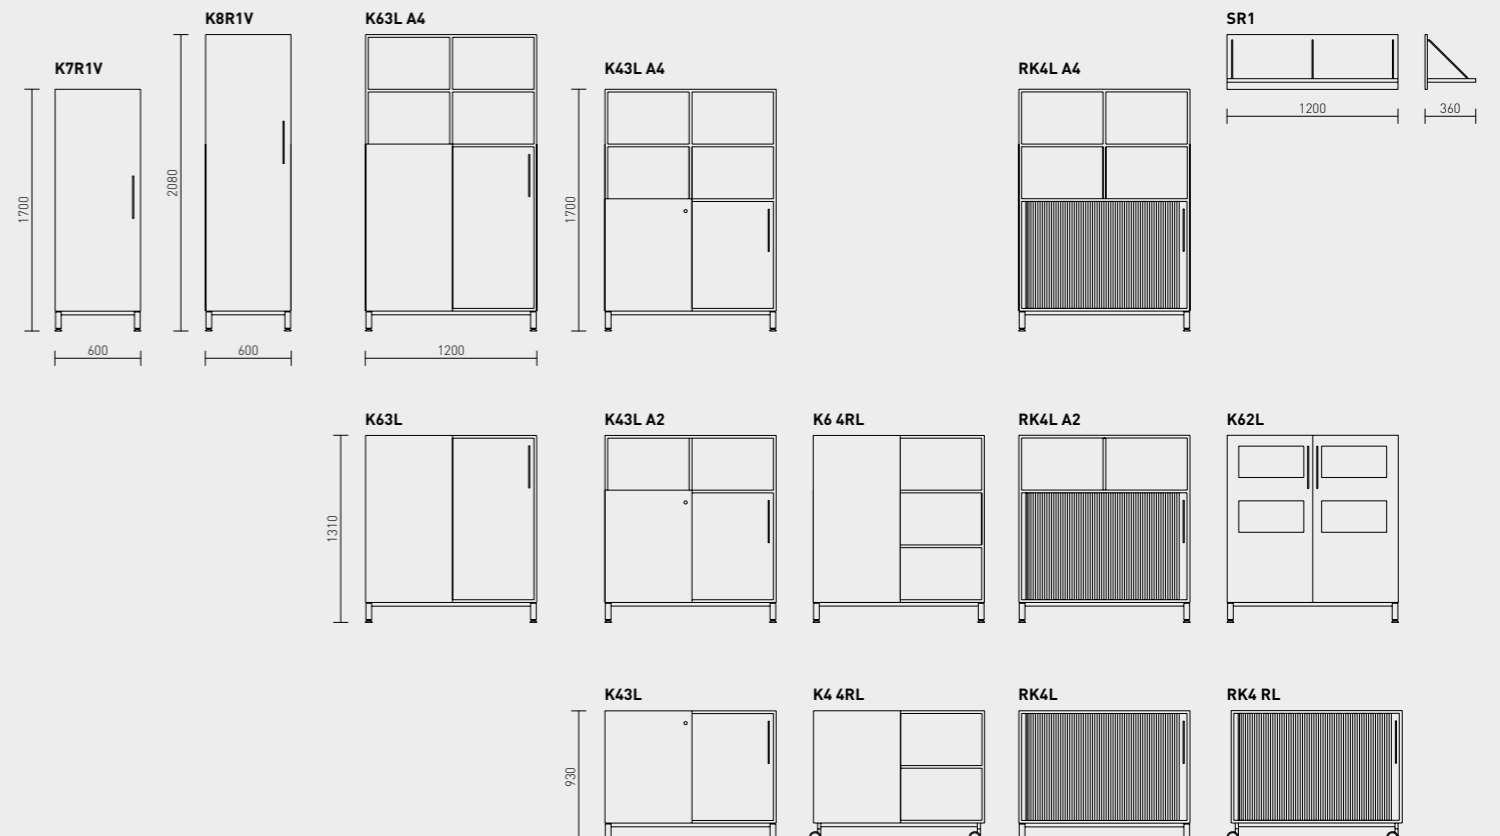

MODULES

The cabinets come with two, three, four or five shelf modules.

More cabinets are 450 mm deep and 1200 mm wide. The smaller cabinets are also available on frames with wheels. Only the lower parts of the cabinets have roller shutter or sliding doors. The depth and width of the More wardrobes is 600 mm, and the wardrobes are also available with hinged doors. The range includes a wall shelf.

The depth of Moi cabinets is 410 mm. The 800 mm wide cabinets come with hinged doors and roller shutter doors, and the 1600 mm wide cabinets come only with sliding doors. The wardrobes are 600 mm wide. The range also includes a wall shelf and an 800 mm deep pull-out cabinet.

	FINISH	CABINET	DOORS MOI	DOORS MORE	ROLLER SHUTTER MOI	ROLLER SHUTTER MORE	TOP PANEL	HANDLE	BASE MOI	LEGS MOI	LEGS MORE
MELAMINE	WHITE			*	*	*		*	*	*	*
	LIGHT GREY		*	*	*	*	*	*	*	*	*
	DARK GREY		*	*	*	*	*	*	*	*	*
	STEEL GREY	*				*		*	*	*	*
	BIRCH	*		*		*		*	*	*	*
	OAK WHITE	*		*		*		*	*	*	*
	WALNUT	*		*		*		*	*	*	*
VENEER	OAK WHITE	*			*			*	*	*	*
	MAPLE	*			*			*	*	*	*
	MAPLE WHISKEY	*			*			*	*	*	*
	MAPLE COGNAC	*			*			*	*	*	*
COLOUR	CREAM	*	*		*	*	*	*	*	*	*
	BRICK	*	*		*	*	*	*	*	*	*
	LETTUCE	*	*		*	*	*	*	*	*	*
	VIOLET	*	*		*	*	*	*	*	*	*
	ALUMINIUM	*	*	*	*	*	*		*	*	*
	DARK GREY (RAL 9007)	*	*	*	*	*	*	*	*	*	

MORE

WARDROBES