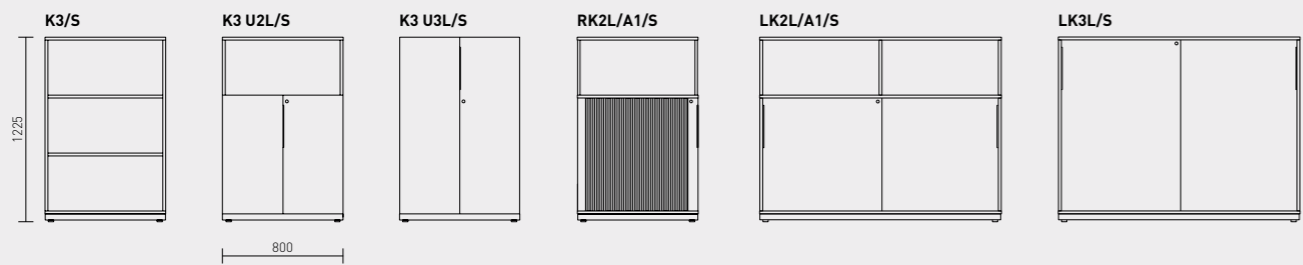

MODULES

The cabinets come with two, three, four or five shelf modules.

More cabinets are 450 mm deep and 1200 mm wide. The smaller cabinets are also available on frames with wheels. Only the lower parts of the cabinets have roller shutter or sliding doors. The depth and width of the More wardrobes is 600 mm, and the wardrobes are also available with hinged doors. The range includes a wall shelf.

MORE

WARDROBES

MOI WITH BASE

WALL SHELF

WARDROBES

PULL-OUT CABINET

MOI ON FEET

WARDROBES