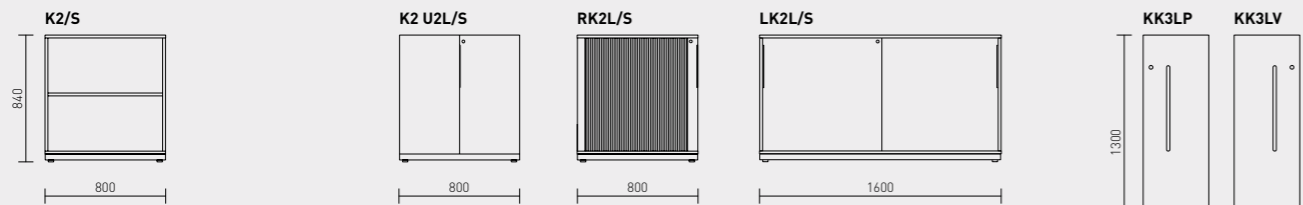

MODULES

The cabinets come with two, three, four or five shelf modules.

More cabinets are 450 mm deep and 1200 mm wide. The smaller cabinets are also available on frames with wheels. Only the lower parts of the cabinets have roller shutter or sliding doors. The depth and width of the More wardrobes is 600 mm, and the wardrobes are also available with hinged doors. The range includes a wall shelf.

MORE

WARDROBES

MOI WITH BASE

WALL SHELF

WARDROBES

PULL-OUT CABINET

MOI ON FEET

WARDROBES