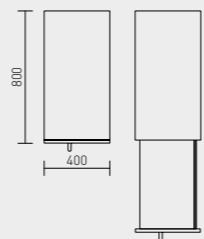

MODULES

The cabinets come with two, three, four or five shelf modules.

More cabinets are 450 mm deep and 1200 mm wide. The smaller cabinets are also available on frames with wheels. Only the lower parts of the cabinets have roller shutter or sliding doors. The depth and width of the More wardrobes is 600 mm, and the wardrobes are also available with hinged doors. The range includes a wall shelf.

The depth of Moi cabinets is 410 mm. The 800 mm wide cabinets come with hinged doors and roller shutter doors, and the 1600 mm wide cabinets come only with sliding doors. The wardrobes are 600 mm wide. The range also includes a wall shelf and an 800 mm deep pull-out cabinet.

MORE

WARDROBES

MOI WITH BASE

WALL SHELF

WARDROBES

PULL-OUT CABINET

MOI ON FEET

WARDROBES