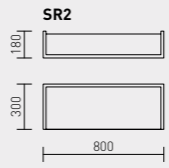

MOI WITH BASE

WALL SHELF