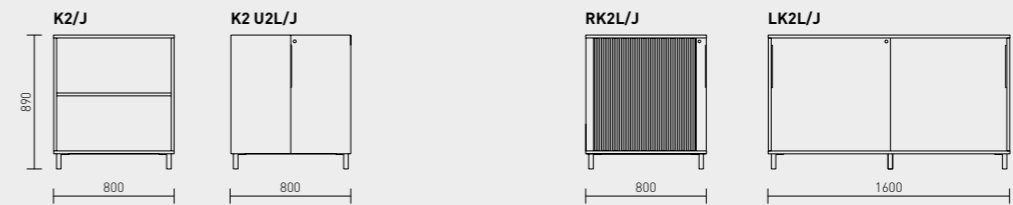

MODULES

The cabinets come with two, three, four or five shelf modules.

More cabinets are 450 mm deep and 1200 mm wide. The smaller cabinets are also available on frames with wheels. Only the lower parts of the cabinets have roller shutter or sliding doors. The depth and width of the More wardrobes is 600 mm, and the wardrobes are also available with hinged doors. The range includes a wall shelf.

MORE

WARDROBES

MOI WITH BASE

WALL SHELF

WARDROBES

PULL-OUT CABINET

MOI ON FEET

WARDROBES