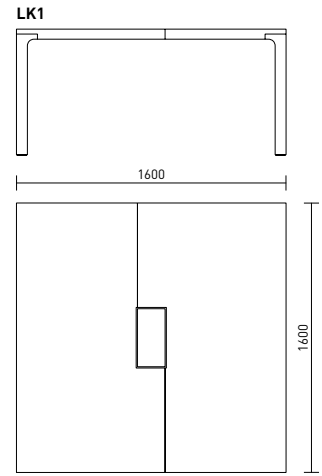

DESKS

CONFERENCE TABLES

COFFEE TABLES

CABLE DUCT

MODULES

The Kuma range is made up of two desks, two coffee tables and an eight-people conference table with a cable duct for presentation equipment.

Kuma cabinets are built by following your exact needs and compiled from single modules. Their doors come with or without glass, and you can choose either a row of cabinets with an open shelf at the end, or a row ending with a wardrobe that comes with a concealed mirror. A low cabinet of drawers can also be placed next to the desk.