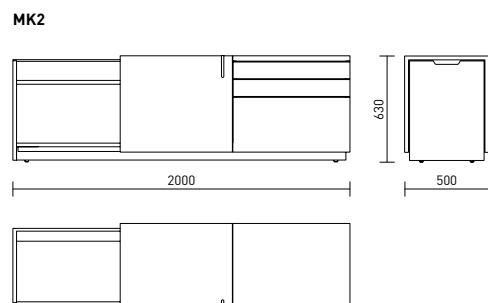

SIDE CABINETS