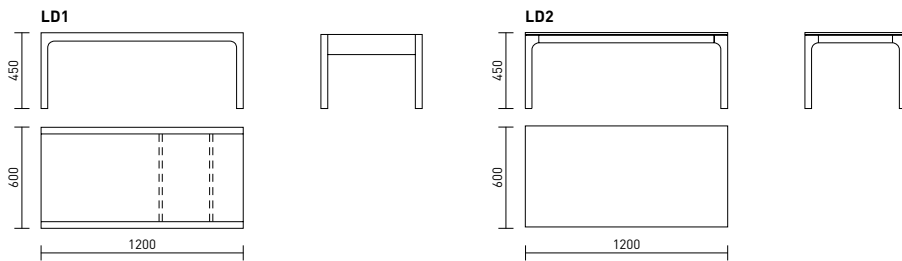

DESKS

CONFERENCE TABLES

COFFEE TABLES

CABLE DUCT

MODULES

The Kuma range is made up of two desks, two coffee tables and an eight-people conference table with a cable duct for presentation equipment.

Kuma cabinets are built by following your exact needs and compiled from single modules. Their doors come with or without glass, and you can choose either a row of cabinets with an open shelf at the end, or a row ending with a wardrobe that comes with a concealed mirror. A low cabinet of drawers can also be placed next to the desk.