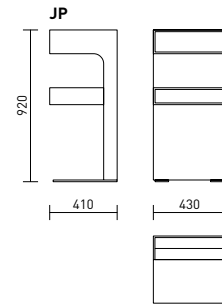

DESKS

CONFERENCE TABLES

COFFEE TABLES

CABLE DUCT

MODULES

The Kuma range is made up of two desks, two coffee tables and an eight-people conference table with a cable duct for presentation equipment.

Kuma cabinets are built by following your exact needs and compiled from single modules. Their doors come with or without glass, and you can choose either a row of cabinets with an open shelf at the end, or a row ending with a wardrobe that comes with a concealed mirror. A low cabinet of drawers can also be placed next to the desk.