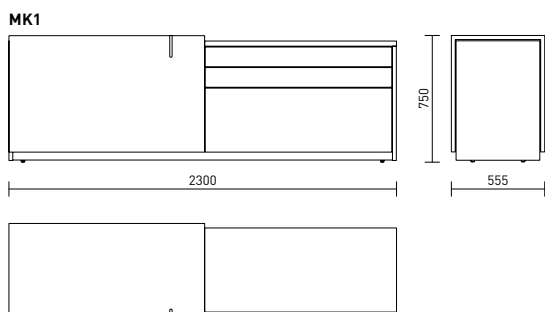

SIDE CABINETS