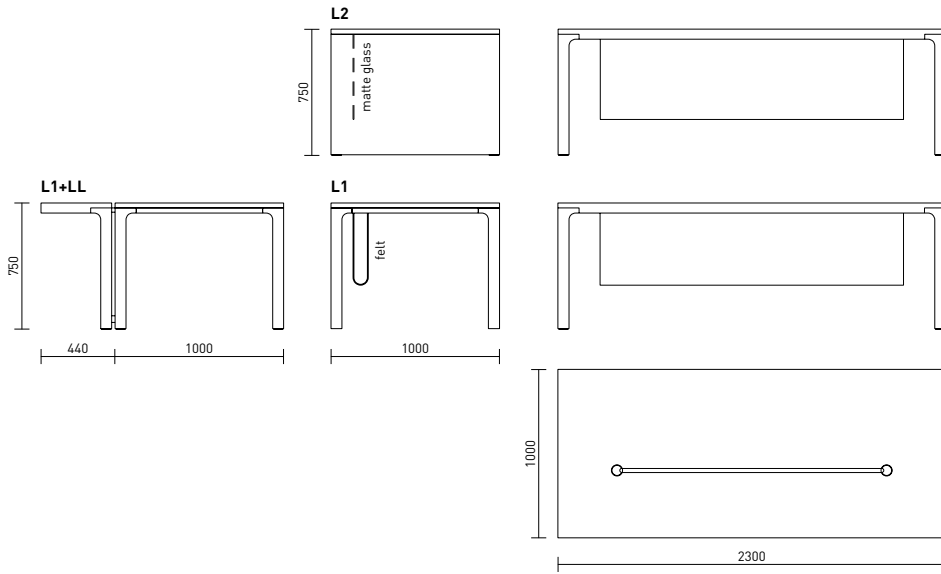

DESKS

CONFERENCE TABLES

COFFEE TABLES

CABLE DUCT

MODULES

The Kuma range is made up of two desks, two coffee tables and an eight-people conference table with a cable duct for presentation equipment.

Kuma cabinets are built by following your exact needs and compiled from single modules. Their doors come with or without glass, and you can choose either a row of cabinets with an open shelf at the end, or a row ending with a wardrobe that comes with a concealed mirror. A low cabinet of drawers can also be placed next to the desk.