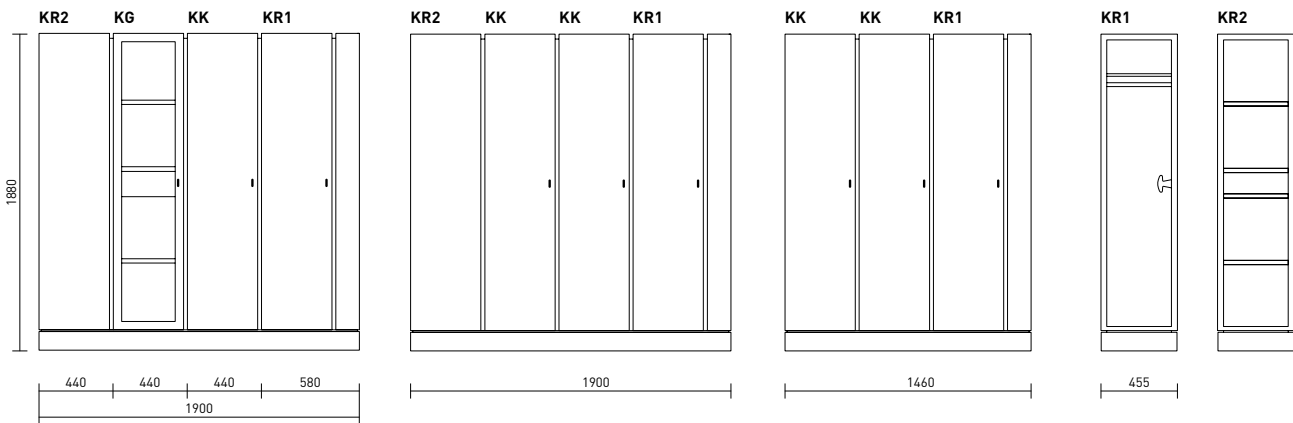

MODULES

The Kuma range is made up of two desks, two coffee tables and an eight-people conference table with a cable duct for presentation equipment.

Kuma cabinets are built by following your exact needs and compiled from single modules. Their doors come with or without glass, and you can choose either a row of cabinets with an open shelf at the end, or a row ending with a wardrobe that comes with a concealed mirror. A low cabinet of drawers can also be placed next to the desk.

MATERIALS

Kuma's material palette includes dark walnut, white silky surfaces, natural felt and cool matte glass.

CABINETS

SIDE CABINETS