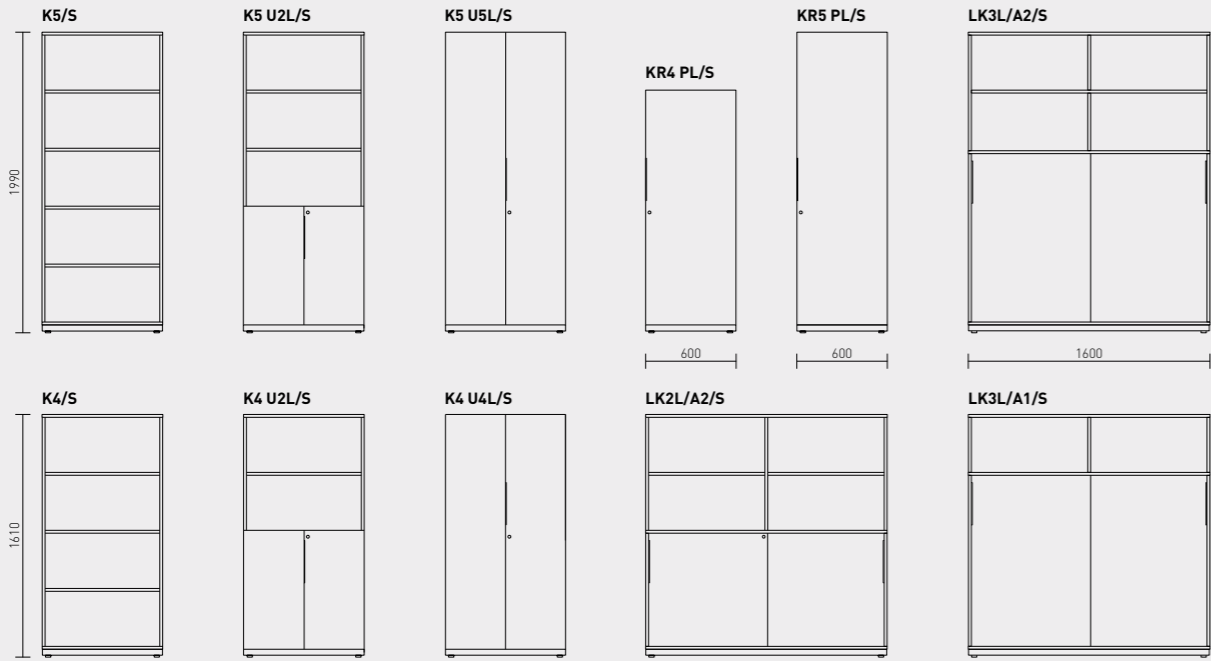

MOI WITH BASE

MOI ON FEET

WARDROBES