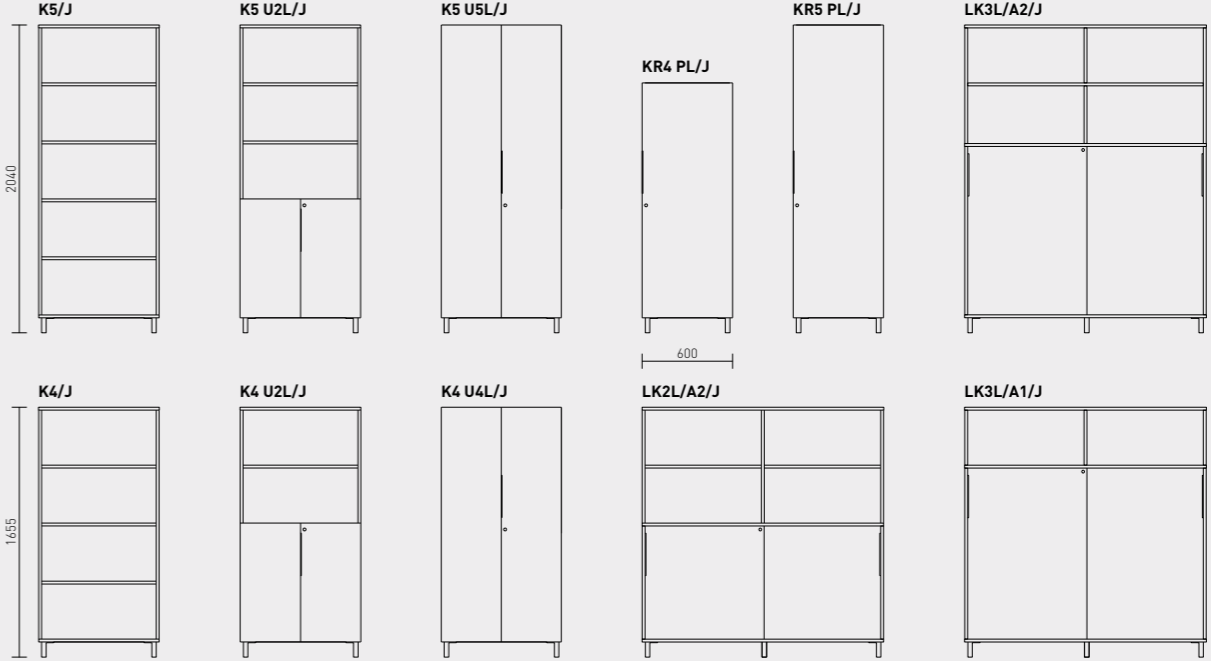

MOI WITH BASE

MOI ON FEET

WARDROBES

WARDROBES

PULL-OUT CABINET

WALL SHELF

TOP PANELS

Top panels with desktop finishes can be installed on top of the cabinets.