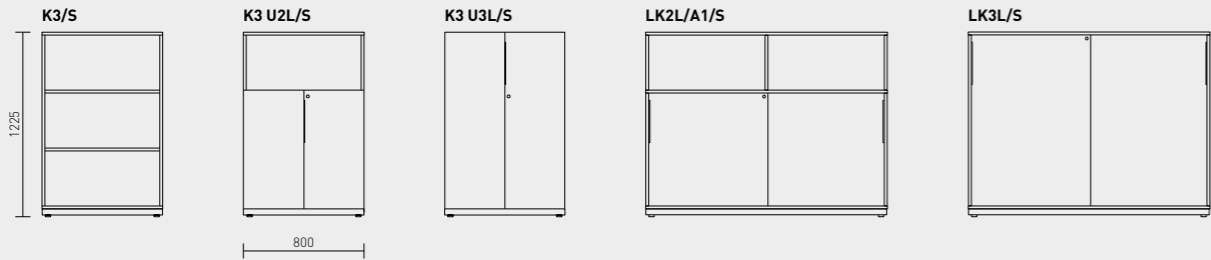

MOI WITH BASE

MOI ON FEET

WARDROBES

WARDROBES

PULL-OUT CABINET

WALL SHELF

TOP PANELS

Top panels with desktop finishes can be installed on top of the cabinets.