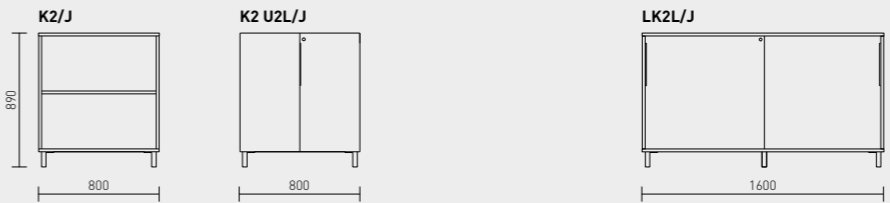

PULL-OUT CABINET