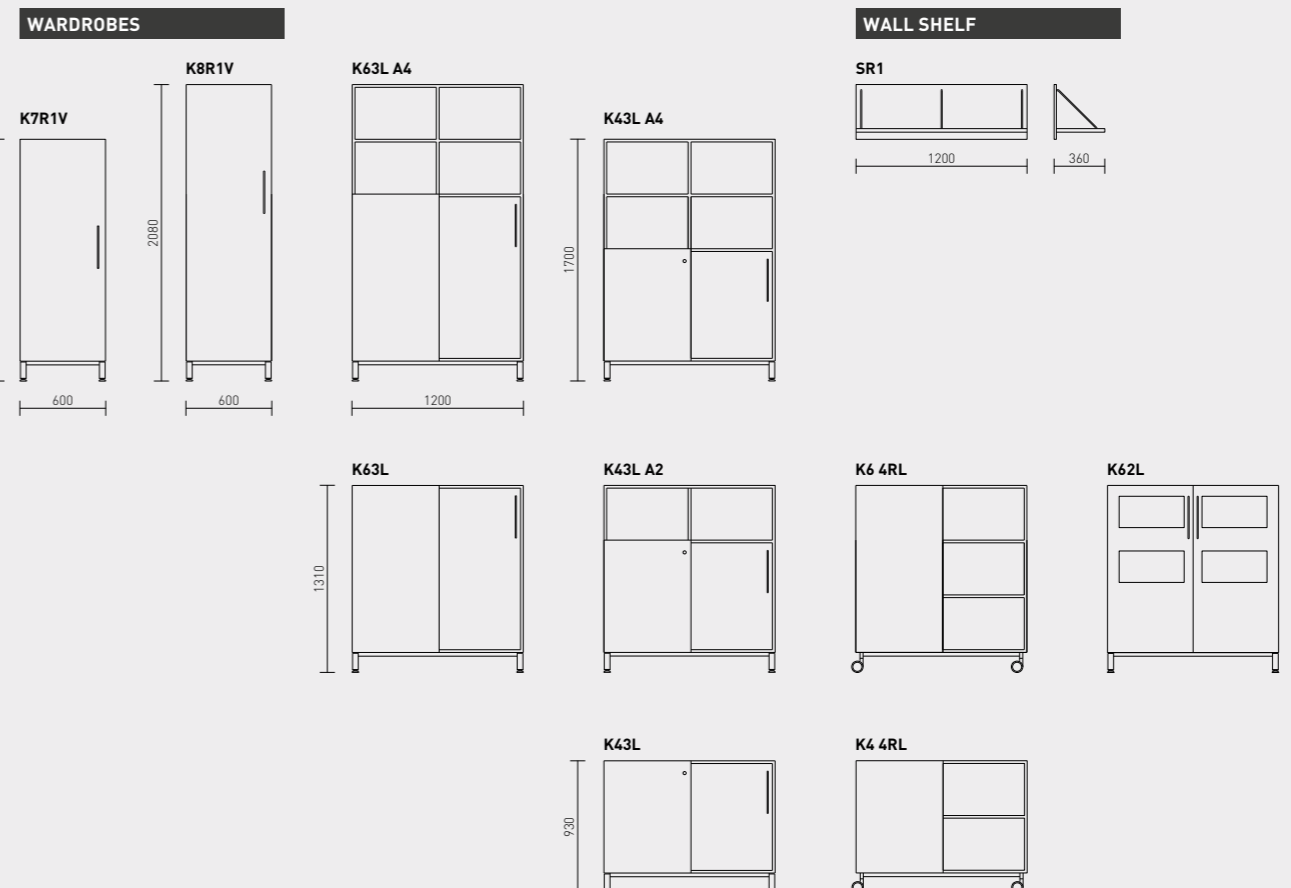

MATERIALS

Both Moi and More cabinets are made of strong 19 mm thick melamine boards. More cabinets stand on a strong steel frame, the Moi series on a plinth base or on aluminium feet.

FINISH

The cabinets come in light and dark grey, and also in white. The sliding doors of More cabinets are available in different wood veneers: natural maple, whiskey or cognac tone dyed maple, and white or black coffee toned oak. The MDF board sliding doors also come in cream, cranberry cream, olive green, mellow blue and brick red. In addition to the veneer selection, you can also choose elegant steel grey or white, birch, light ash or walnut melamine doors for your Moi cabinets.

MODULES

The cabinets come as two, three, four or five shelf modules.

More cabinets are 450 mm deep and 1200 mm wide. The smaller cabinets are also available on frames with wheels. Only the lower parts of the cabinets have sliding doors. The depth and width of the More wardrobes is 600 mm, and they are available with hinged doors. The range includes a wall shelf.

The depth of Moi cabinets is 410 mm. The 800 mm wide cabinets come with or without hinged doors, and the 1600 mm wide cabinets have sliding doors. The wardrobes are 600 mm wide. The range also includes a wall shelf and an 800 mm deep pull-out cabinet.

MORE