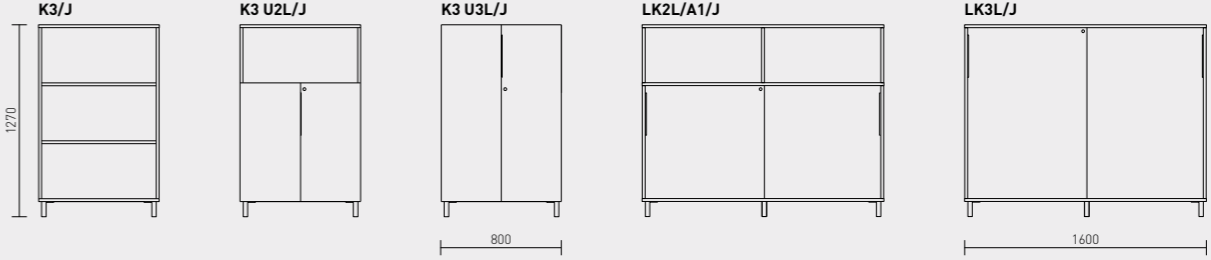

MOI WITH BASE

MOI ON FEET

WARDROBES

WARDROBES

PULL-OUT CABINET

WALL SHELF

TOP PANELS

Top panels with desktop finishes can be installed on top of the cabinets.