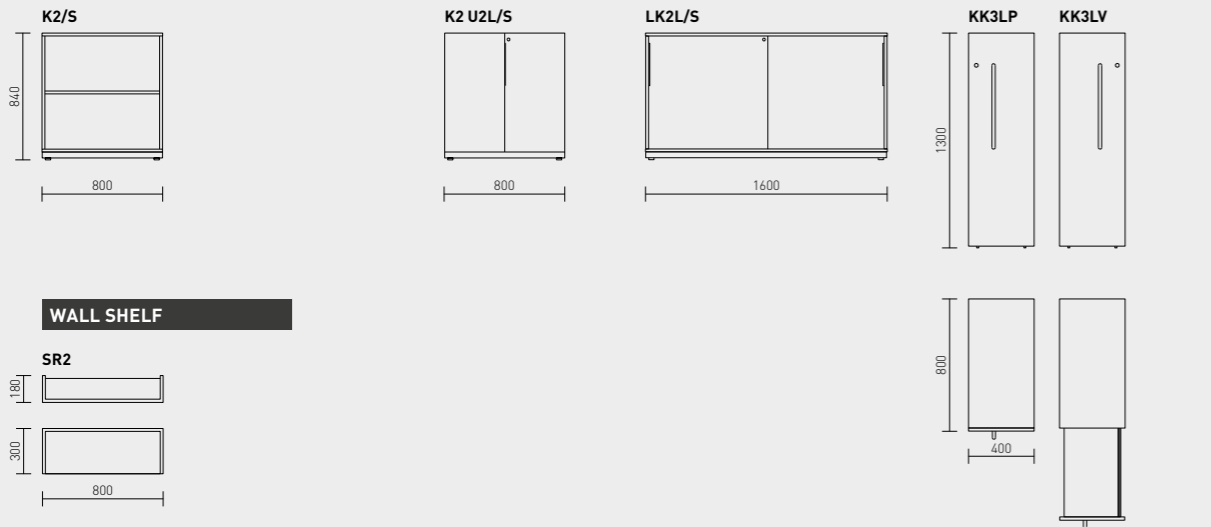

PULL-OUT CABINET