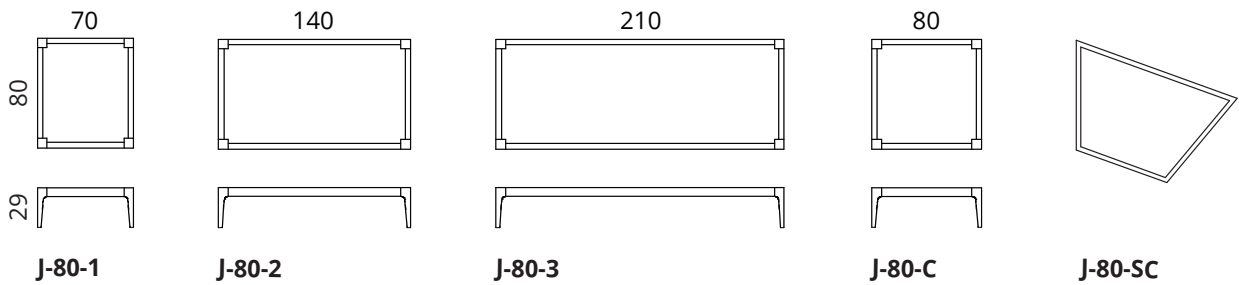

## Example combinations

Modules can be connected together

# Dimensions

## Leg frames

Seat depth: with small extra pillow 48 cm; without small extra pillow 61 cm

All dimensions provided in centimetres.

softrend.ee  
instagram.com/softrend\_furniture