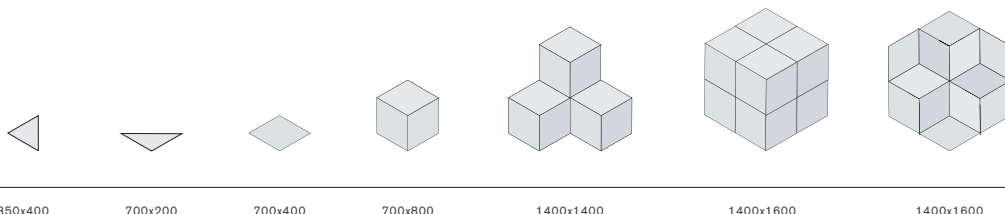

350x400

700x200

700x400

700x800

1400x1400

1400x1600

1400x1600