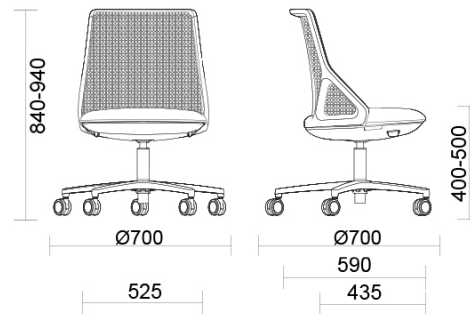

Delta

Delta is a collection of chairs that stands out for its minimalist design. A single line defines the shape of the backrest and the seat that conceals a self-weighting mechanism. The levers for adjusting the height and tilt of the seat are integrated in the chair. The backrest is available either upholstered or in breathable mesh. It comes in two heights: high or medium. The frame, available in white or black, can be combined with a 5-spoke nylon or aluminium base or a 4-spoke aluminium base.

Models

Operative
high back

Operative low
back

Meeting low
back

Materials and colours

Seat upholstery

Fabric AB
Available colours 13

Fabric BN
Available colours 10