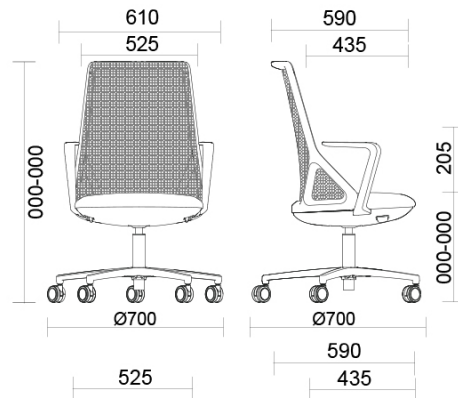

Delta

Delta is a collection of chairs that stands out for its minimalist design. A single line defines the shape of the backrest and the seat that conceals a self-weighting mechanism. The levers for adjusting the height and tilt of the seat are integrated in the chair. The backrest is available either upholstered or in breathable mesh. It comes in two heights: high or medium. The frame, available in white or black, can be combined with a 5-spoke nylon or aluminium base or a 4-spoke aluminium base.

Models

Operative
high back

Operative low
back

Meeting low
back

Materials and colours

Seat upholstery

Fabric AB
Available colours 13

Fabric BN
Available colours 10