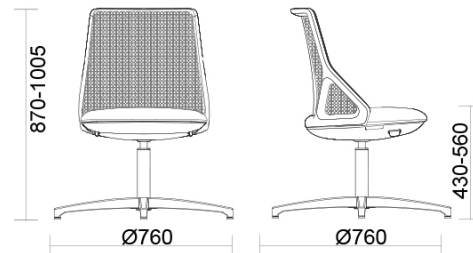

Delta

Delta is a collection of chairs that stands out for its minimalist design. A single line defines the shape of the backrest and the seat that conceals a self-weighting mechanism. The levers for adjusting the height and tilt of the seat are integrated in the chair. The backrest is available either upholstered or in breathable mesh. It comes in two heights: high or medium. The frame, available in white or black, can be combined with a 5-spoke nylon or aluminium base or a 4-spoke aluminium base.

Models

Operative
high back

Operative low
back

Meeting low
back

Materials and colours

Seat upholstery

Fabric AB
Available colours 13

Fabric BN
Available colours 10