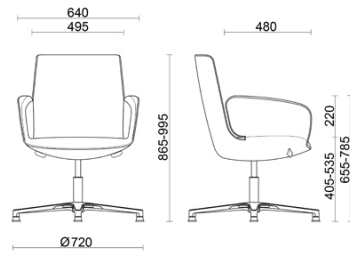

Models

Executive

Manager

Meeting