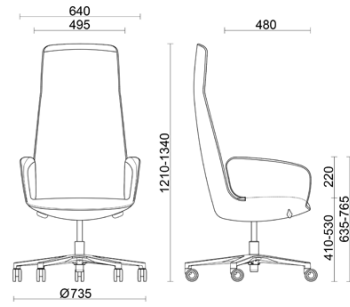

Models

Executive