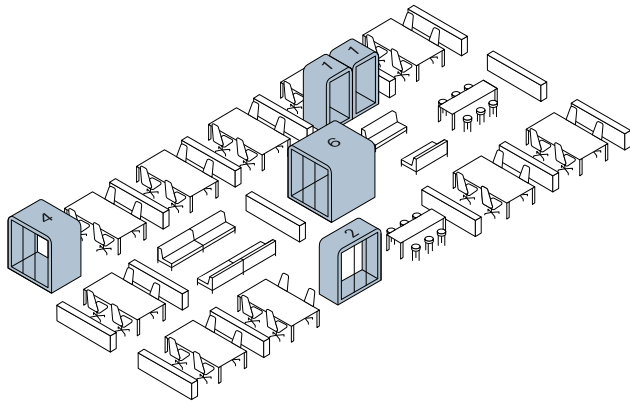

Phone booth placement

The bare

Minimum

In fields where individual work dominates over meetings, one silent space per 10 people is a good rule of thumb. This means that an open office with 50 people should include at least 5 Spaces. Divide the spaces between differently sized rooms.

Silen Spaces are perfect dividers for work and relaxation areas. Place your Space in a visible spot, not hidden in or around a corner.

For generating

Super teams

When your office is the serious playground for constant brainstorming and meetings, and your business also facilitates a lot of phone calls, make sure to have one silent space per 2 people. This guarantees that everyone can focus when they need to and that phone calls or meetings will not disturb the work flow of other team members.