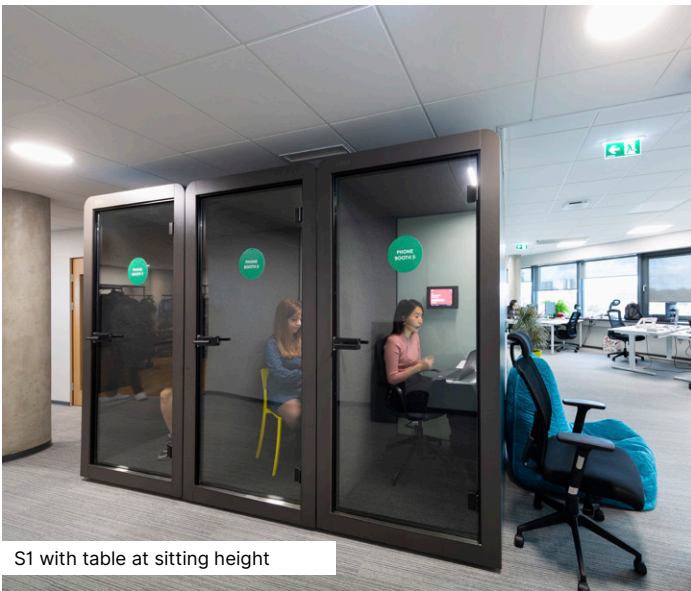

About our phone booths

Silen Spaces are up to 40dB lower inside and feature both laminated safety glass and an acoustic felt interior for optimal acoustic performance. Our motion-activated lighting and ventilation ensure efficient energy consumption while our superior fans maintain an air flow of 28 L/S.

S1

Our S1 phone booth has one of the largest interior footprints on the market. Featuring a built-in laptop table with a ferrous metal back, this acoustic pod is perfect for individual work and phone calls.

Mobile AR app

View Silen phone booths in your office space using our AR+ app, available on iOS & Android. Use a code generated on our configurator to see your custom pod in your space.

S2 with corner sofa package

S2 with high-back sofa package

S4 with high-back sofa package

S1 CISCO video conferencing

S2

S1 with table at sitting height

S2 with high table and stools

S4 with oak veneer exterior and high-back sofa package