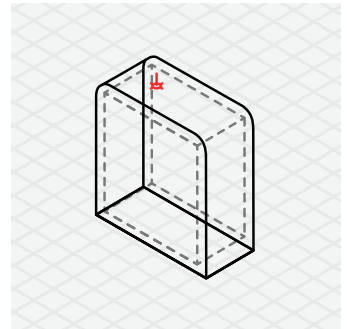

Sprinkler kit

Available on S1, S2, S4, & S6