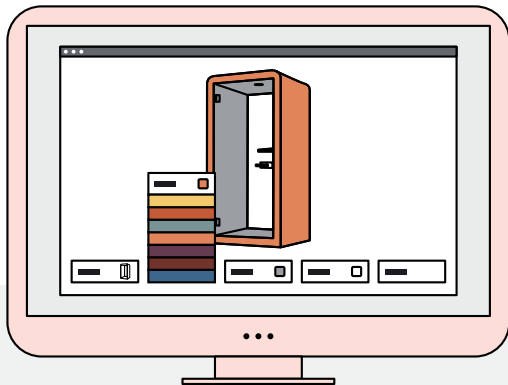

Available on S1, S2, S4, & S6

Digital tools

Online configurator

Silen's online configurator allows you to customize every part of your pod and see how it looks before you order. Generate a unique, shareable code to send your team so everyone's on the same page.