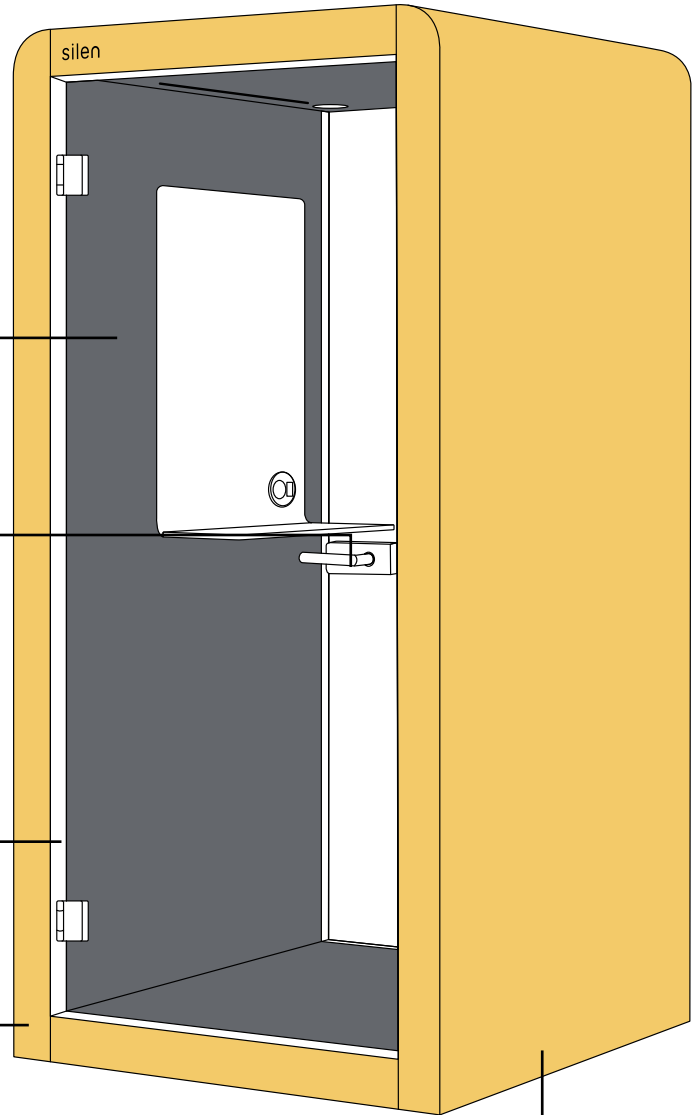

Door frame

Trim color

Can be different color than exterior color.