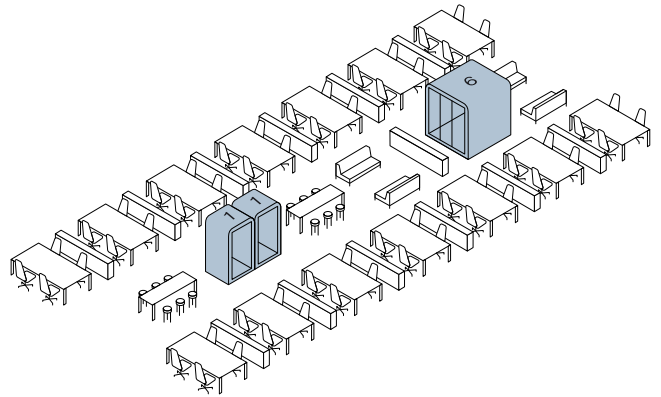

Phone booth placement

The bare

Minimum

In fields where individual work dominates over meetings, one silent space per 10 people is a good rule of thumb. This means that an open office with 50 people should include at least 5 Spaces. Divide the spaces between differently sized rooms.

Silen Spaces are perfect dividers for work and relaxation areas. Place your Space in a visible spot, not hidden in or around a corner.

For generating

Super teams

When your office is the serious playground for constant brainstorming and meetings, and your business also facilitates a lot of phone calls, make sure to have one silent space per 2 people. This guarantees that everyone can focus when they need to and that phone calls or meetings will not disturb the work flow of other team members.