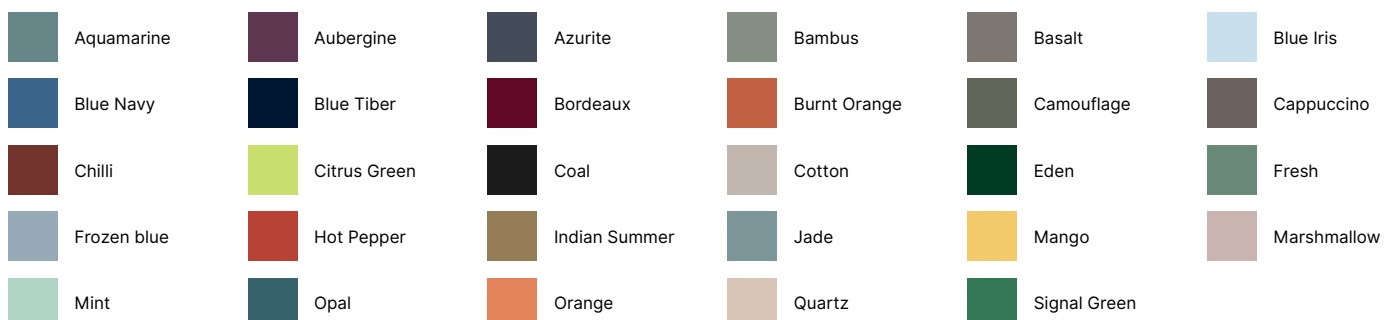

Customization

Models

Interior color

Door handle

Door opens to the left

Door opens to the right

Door frame

Trim color

Can be different color than exterior color.

Exterior color

Standard color

Veneer collection

Color collection

What makes Silen unique?

up to
40 dB
quieter inside
up to 10 dB more than closest competitor

retractable casters