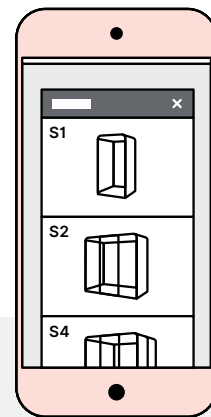

Add-ons

Seismic kit

Includes hardware pack

ADA kit

Includes wide door, ramp, & hardware

Shaded glass

Tinted glass for privacy

Sprinkler kit

Available on S1, S2, S4, & S6

Digital tools

Online configurator

Silen's online configurator allows you to customize every part of your pod and see how it looks before you order. Generate a unique, shareable code to send your team so everyone's on the same page.