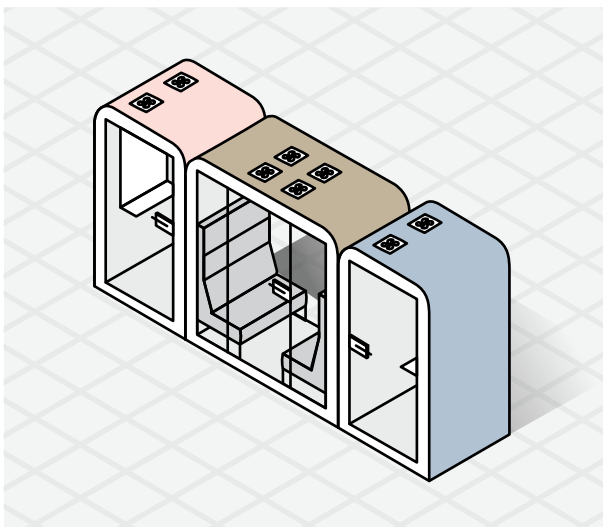

integrated
outlet
& USB

* S1 estimated assembly time

Phone booth placement

The bare

Minimum

In fields where individual work dominates over meetings, one silent space per 10 people is a good rule of thumb. This means that an open office with 50 people should include at least 5 Spaces. Divide the spaces between differently sized rooms.

The air circulation system in Silen phone booths does not require air ducts on the sides of the pods; Silen can be installed side-by-side with no space in between.

Other phone booths have air ducts in the walls of the pod and require spacing in between.