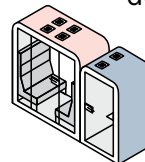

13mm laminated
acoustic
Sound Control glass

right or
left-handed
door

S2 + S2 = S4
S2 + S4 = S6

reconfigurable

online
configurator
and
AR+ app

true
side-by-side
design

optimize your square footage

5 m power cord
fed through
floor or ceiling