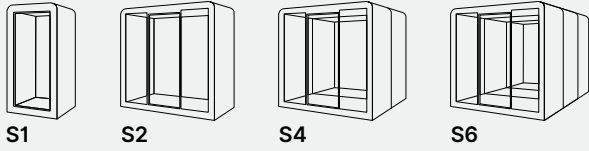

About our phone booths

Silen Spaces are up to 40dB lower inside and feature both laminated safety glass and an acoustic felt interior for optimal acoustic performance. Our motion-activated lighting and ventilation ensure efficient energy consumption while our superior fans maintain an air flow of 28 L/S.

Customization

Models

Interior color

Door handle

Door opens to the left

Door opens to the right

Door frame

Trim color