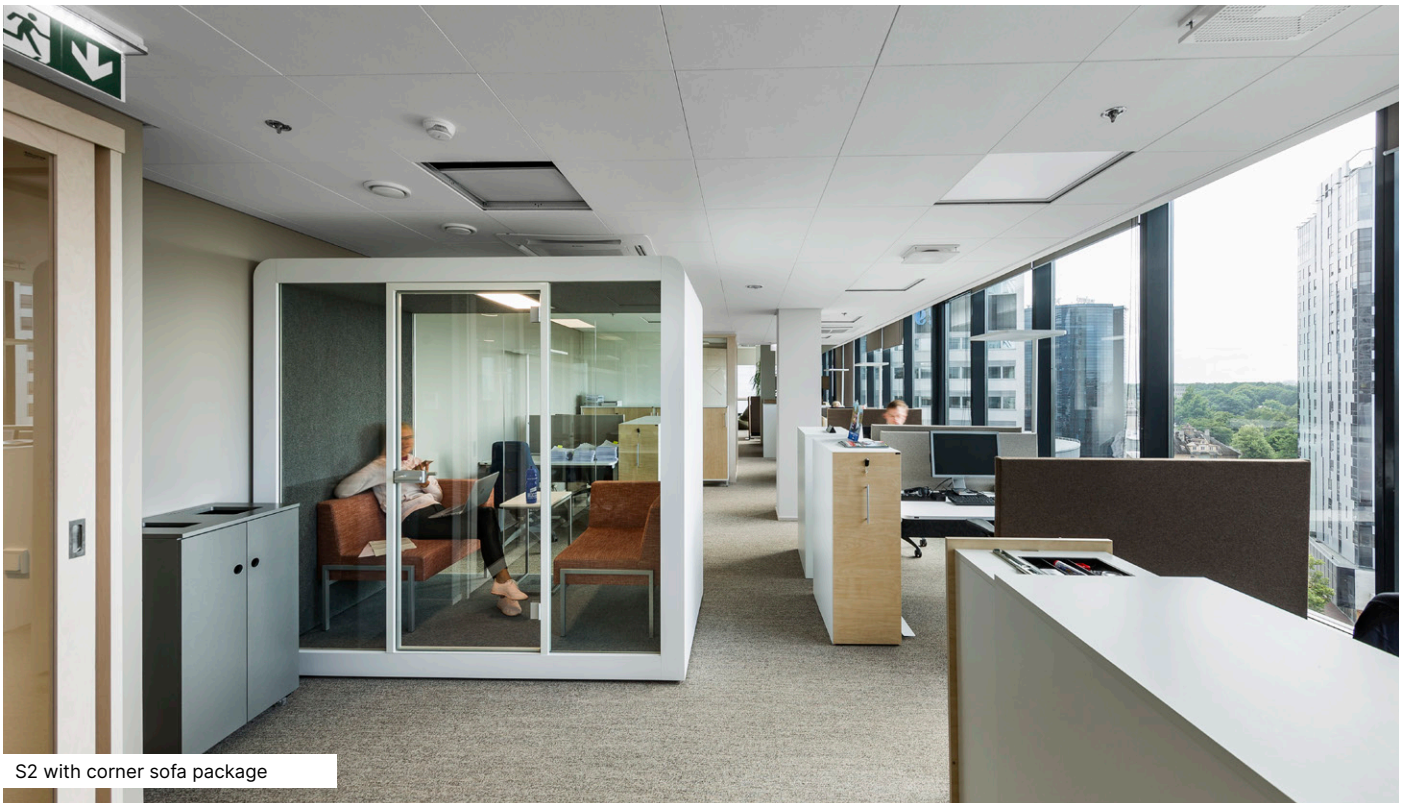

S1

Our S1 phone booth has one of the largest interior footprints on the market. Featuring a built-in laptop table with a ferrous metal back, this acoustic pod is perfect for individual work and phone calls.

Mobile AR app

View Silen phone booths in your office space using our AR+ app, available on iOS & Android. Use a code generated on our configurator to see your custom pod in your space.

S2 with corner sofa package

S2 with high-back sofa package

S4 with high-back sofa package

S1 CISCO video conferencing

S2

S1 with table at sitting height

S2 with high table and stools

S4 with oak veneer exterior and high-back sofa package