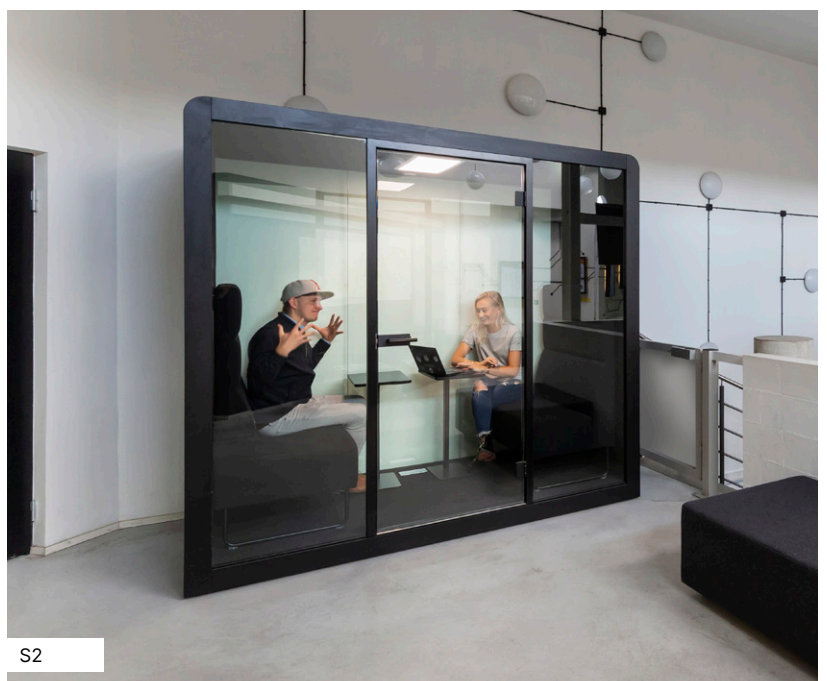

S1

Our S1 phone booth has one of the largest interior footprints on the market. Featuring a built-in laptop table with a ferrous metal back, this acoustic pod is perfect for individual work and phone calls.

Mobile AR app

View Silen phone booths in your office space using our AR+ app, available on iOS & Android. Use a code generated on our configurator to see your custom pod in your space.

S2 with corner sofa package

S2 with high-back sofa package

S4 with high-back sofa package

S1 CISCO video conferencing

S2

S1 with table at sitting height

S2 with high table and stools

S4 with oak veneer exterior and high-back sofa package