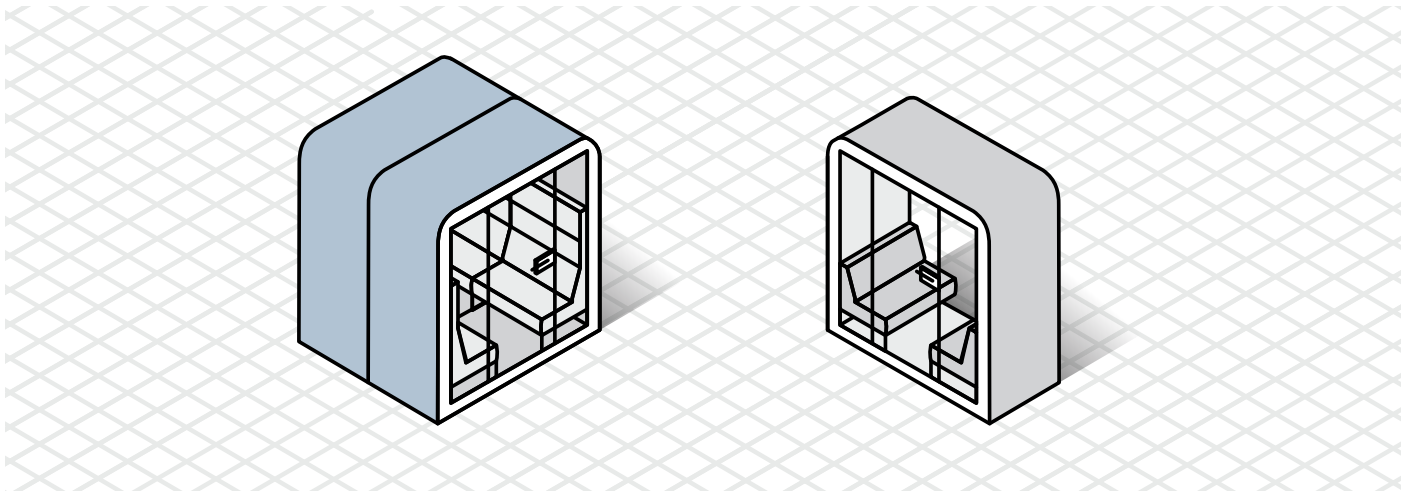

Furniture packages