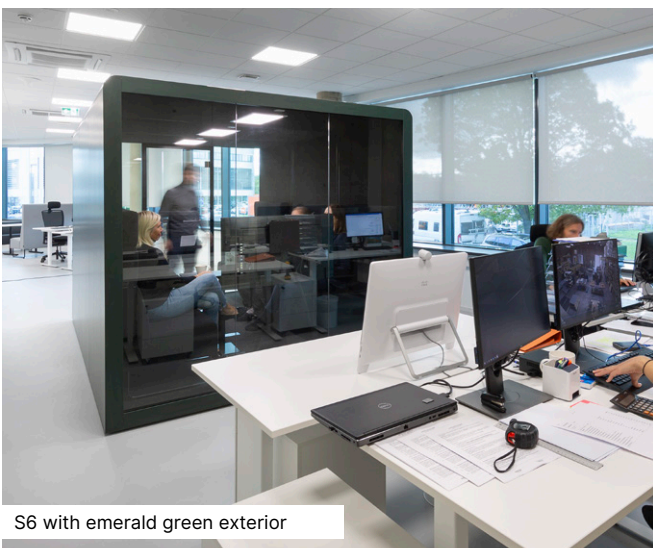

Mobile AR app

View Silen phone booths in your office space using our AR+ app, available on iOS & Android. Use a code generated on our configurator to see your custom pod in your space.

S2 with corner sofa package

S2 with high-back sofa package

S4 with high-back sofa package

S1 CISCO video conferencing

S2

S1 with table at sitting height

S2 with high table and stools

S4 with oak veneer exterior and high-back sofa package