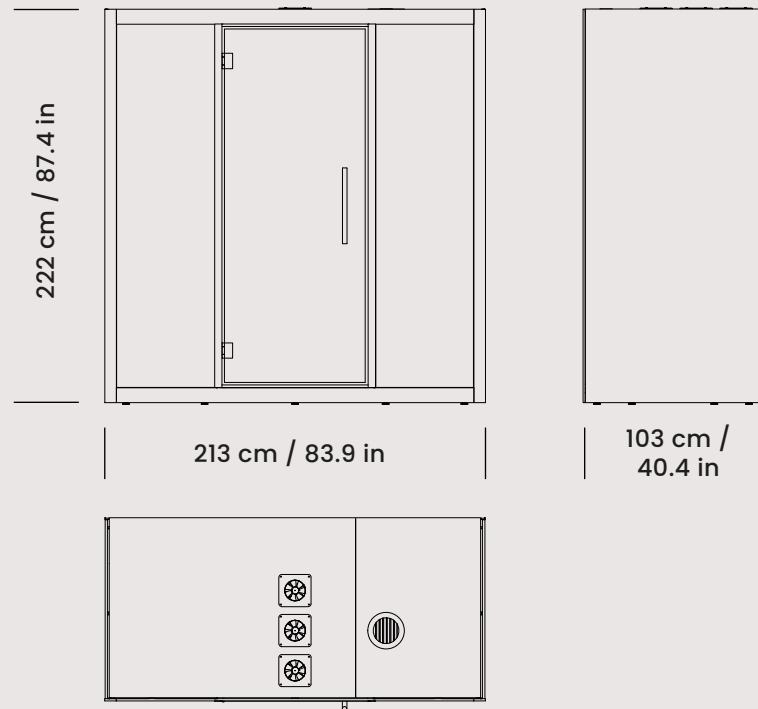

Your new normality

Duo

A space to focus on your own or make uninterrupted phone calls.