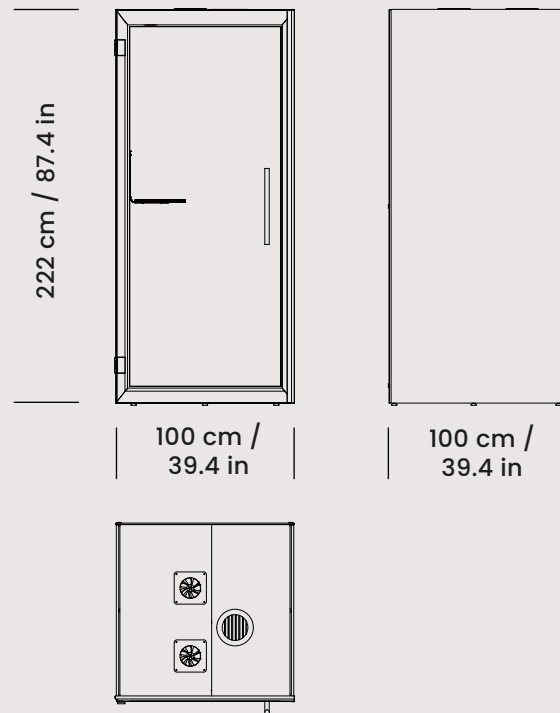

Your new normality

Single

A space to focus on your own or make uninterrupted phone calls.