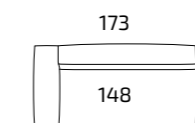

Example combinations

Dimensions

S120-2CL

All dimensions provided in centimetres.