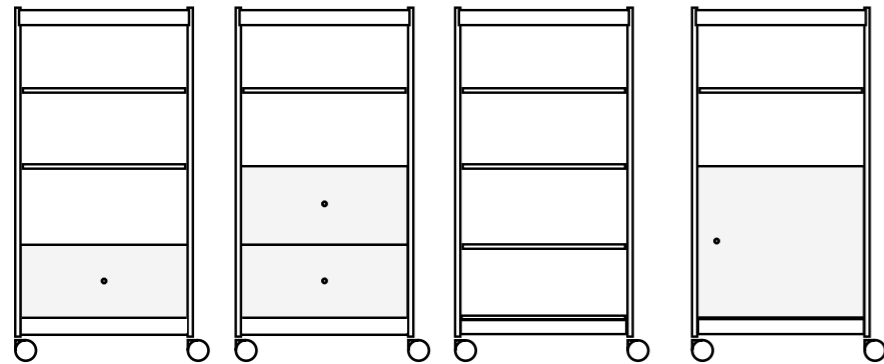

## MEASUREMENTS

### BESIDE TALL

- 1 box, 2 shelves  
H 840 x 416 x 416  
H 33" x 16,4" x 16,4"

Art.nr. 336xx