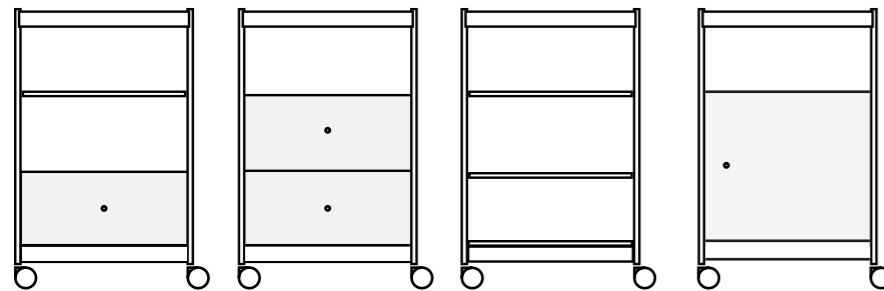

### BESIDE TALL

- 2 boxes, 1 shelf  
H 840 x 416 x 416  
H 33" x 16,4" x 16,4"

Art.nr. 337xx

### BESIDE TALL

- 4 shelves  
H 840 x 416 x 416  
H 33" x 16,4" x 16,4"

Art.nr. 338xx

### BESIDE TALL

- 1 cabinet, 1 shelf  
H 840 x 416 x 416  
H 33" x 16,4" x 16,4"

Art.nr. 345xx