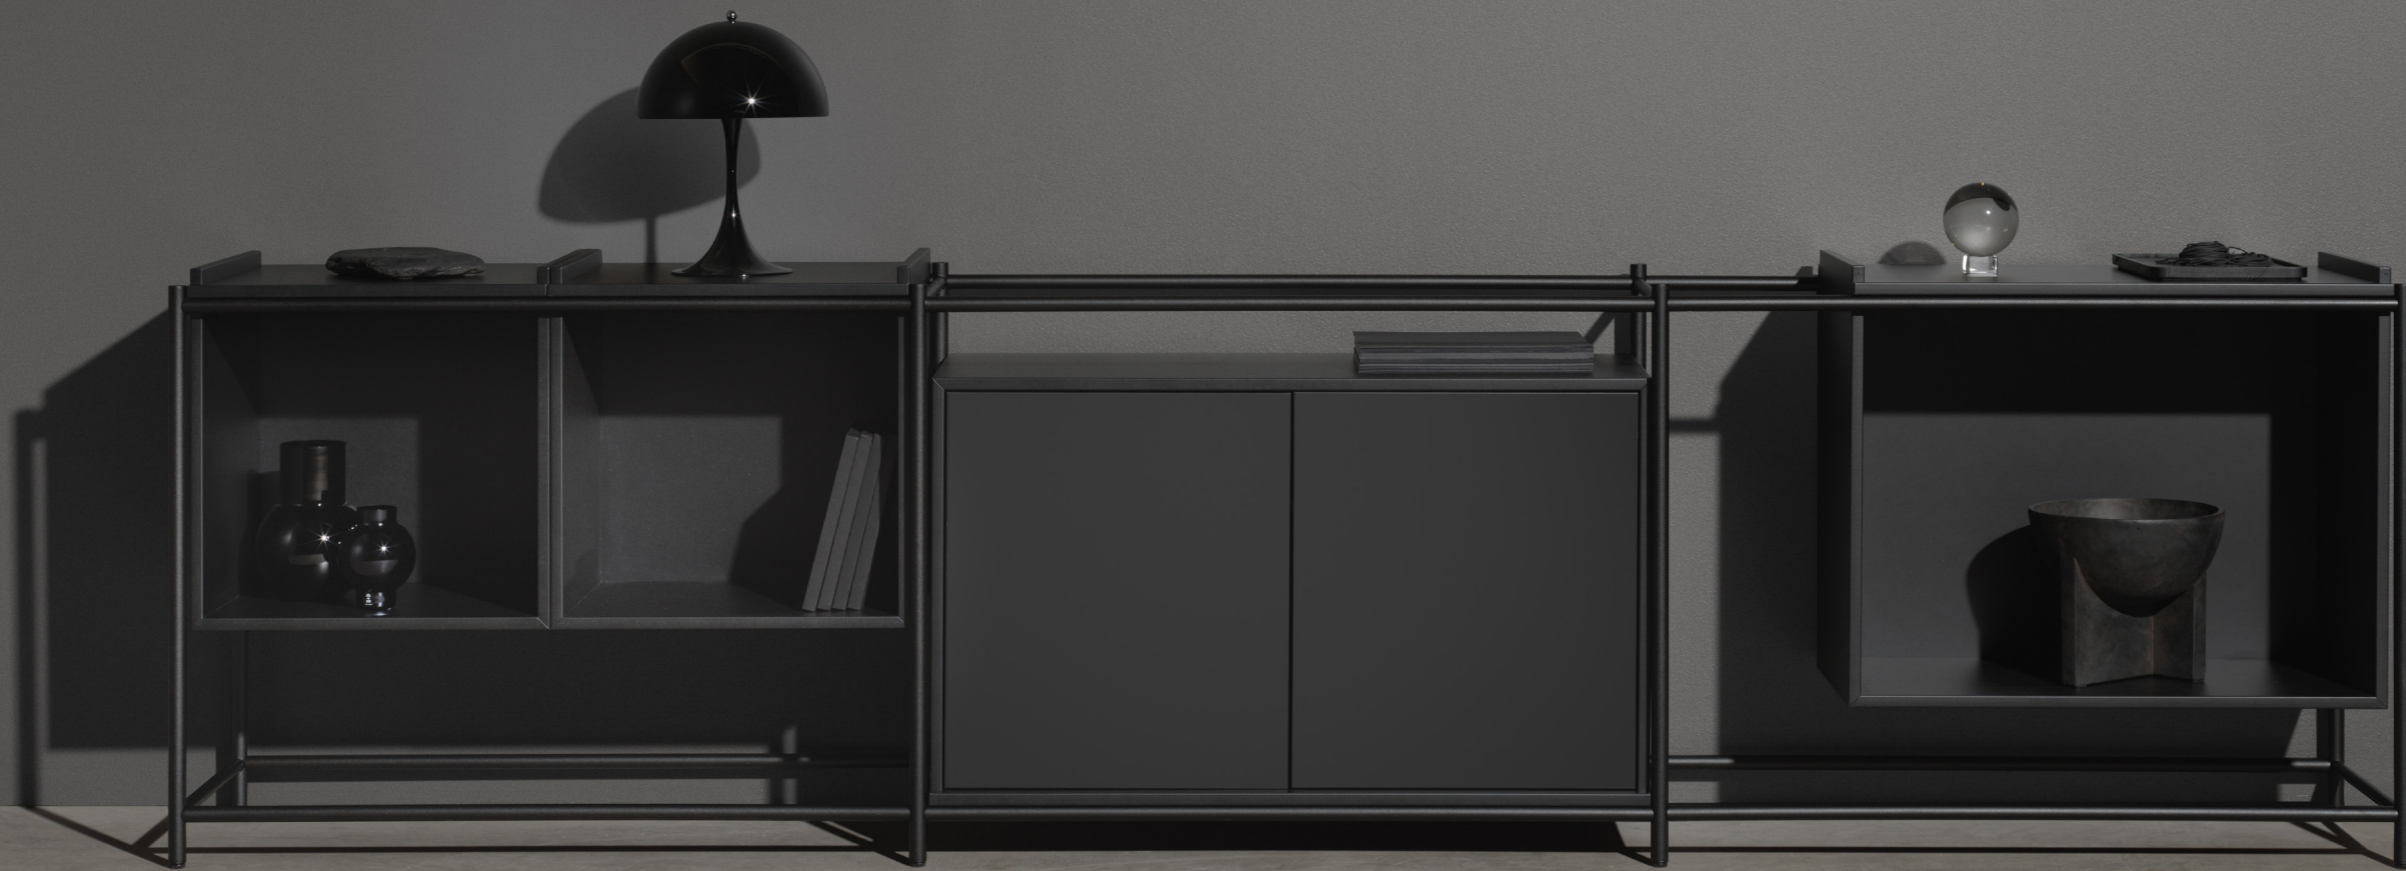

“Made in Sweden by skilled hands.
Carefully crafted pieces that
leaves nothing to hide.”