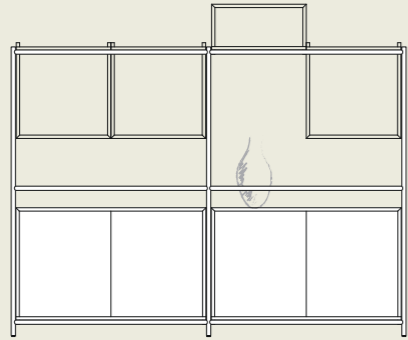

V006

2x frame mid + gable
2x XL module
3x medium module
1x small module