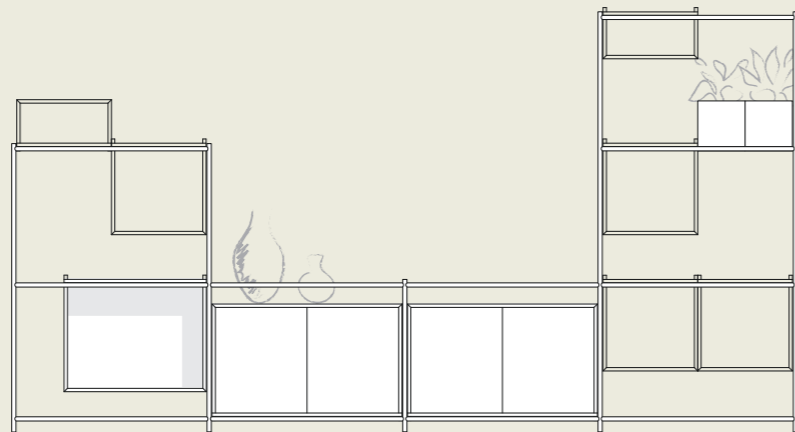

UNDERSTAND

SHELF SYSTEM

PRODUCT FACT SHEET

MIZETTO

UNDERSTAND / SHELF SYSTEM

Understand is a sculptural shelving system and room divider for many different environments.

A jewel or piece of art, as much as a storage unit, where different modules create a freestanding entity. The furniture system plays with the idea of gravitation and has no clear limits or limitations, with its levitating boxes and shapes. By placing the boxes differently, either hanging or resting on the steel frame, practical shelves and beautiful voids can be created. Even a pot for greenery can be added.

V007

3x frame low + gable
1x XL module
1x large module WB
2x medium module WB

V013

2x frame mid + gable
1x large module
3x medium module
2x small module
1x planter

V014

1x frame mid
2x frame low
1x XL module
1x Large module
2x medium module
2x medium module WB
2x planter

V015

1x frame high
1x XL module
1x Large module
2x medium module

V008

2x frame high + gable
1x XL module
1x large module WB
3x medium module
2x small module
2x planter

V009

2x frame low
1x frame mid
1x frame high + gable
2x XL module
1x large module WB
2x medium module WD
2x medium module
2x small module
2x planter