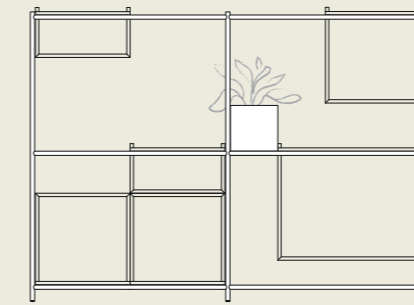

V013

2x frame mid + gable
1x large module
3x medium module
2x small module
1x planter