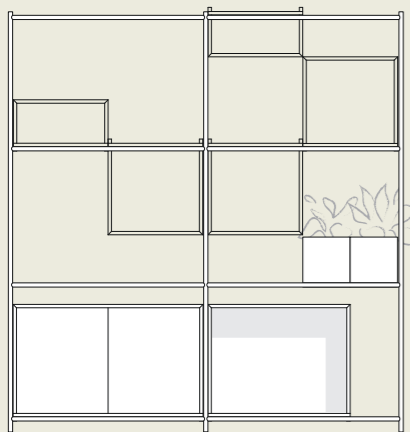

UNDERSTAND

SHELF SYSTEM

PRODUCT FACT SHEET

MIZETTO

UNDERSTAND / SHELF SYSTEM

Understand is a sculptural shelving system and room divider for many different environments.

A jewel or piece of art, as much as a storage unit, where different modules create a freestanding entity. The furniture system plays with the idea of gravitation and has no clear limits or limitations, with its levitating boxes and shapes. By placing the boxes differently, either hanging or resting on the steel frame, practical shelves and beautiful voids can be created. Even a pot for greenery can be added.

Understand always starts and ends with a gable of the High, Mid or Low model.

To extend the shelf system a connector is added. These connectors are offered in a variety of models and sizes to make the system complete. The connectors enable the system to be extended without double gables which gives a cleaner look. The connectors are available in six different models for the user to create their own unique set-up.

V007

3x frame low + gable
1x XL module
1x large module WB
2x medium module WB

V013

2x frame mid + gable
1x large module
3x medium module
2x small module
1x planter

V014

1x frame mid
2x frame low
1x XL module
1x Large module
2x medium module
2x medium module WB
2x planter

V015

1x frame high
1x XL module
1x Large module
2x medium module

V008

2x frame high + gable
1x XL module
1x large module WB
3x medium module
2x small module
2x planter

V009

2x frame low
1x frame mid
1x frame high + gable
2x XL module
1x large module WB
2x medium module WD
2x medium module
2x small module
2x planter