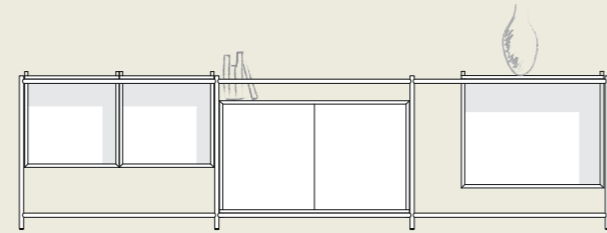

V007

3x frame low + gable
1x XL module
1x large module WB
2x medium module WB