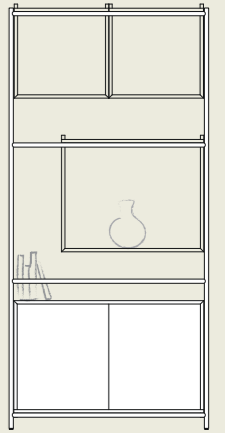

Understand always starts and ends with a gable of the High, Mid or Low model.

To extend the shelf system a connector is added. These connectors are offered in a variety of models and sizes to make the system complete. The connectors enable the system to be extended without double gables which gives a cleaner look. The connectors are available in six different models for the user to create their own unique set-up.

V012

3x frame high + gable
2x XL module
4x medium module WD
5x medium module
5x small module

V005

1x frame high
1x XL module
2x medium module
1x small module

V006

2x frame mid + gable
2x XL module
3x medium module
1x small module

V007

3x frame low + gable
1x XL module
1x large module WB
2x medium module WB

V013

2x frame mid + gable
1x large module
3x medium module
2x small module
1x planter

V014

1x frame mid
2x frame low
1x XL module
1x Large module
2x medium module
2x medium module WB
2x planter

V015

1x frame high
1x XL module
1x Large module
2x medium module

V008

2x frame high + gable
1x XL module
1x large module WB
3x medium module
2x small module
2x planter

V009

2x frame low
1x frame mid
1x frame high + gable
2x XL module
1x large module WB
2x medium module WD
2x medium module
2x small module
2x planter