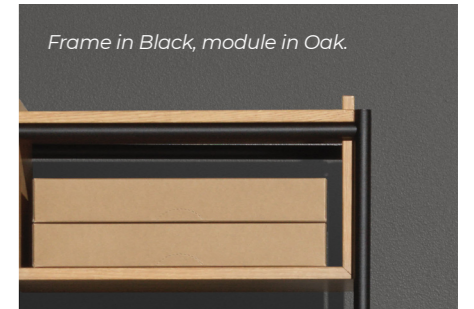

CLASSIC WHITE

OAK VENEER

FRAME / PLANTER FINISH

BLACK

SIGNAL WHITE

PALE GREY

“Organize, display or divide.
Storage that conforms to your
personal needs.”

High frame combination in Pale grey. Module in Green tea and Pine tree.