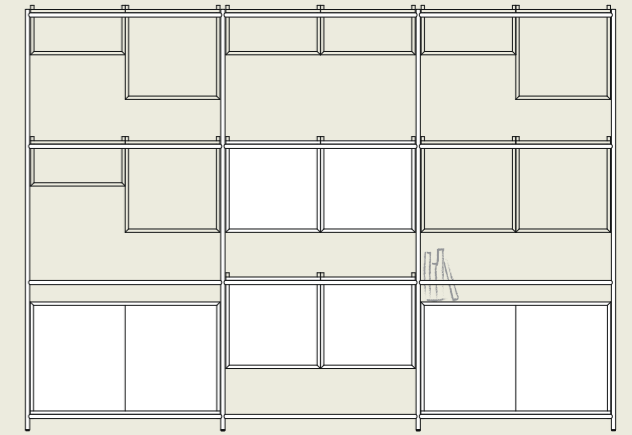

UNDERSTAND

SHELF SYSTEM

PRODUCT FACT SHEET

MIZETTO

UNDERSTAND / SHELF SYSTEM

Understand is a sculptural shelving system and room divider for many different environments.

A jewel or piece of art, as much as a storage unit, where different modules create a freestanding entity. The furniture system plays with the idea of gravitation and has no clear limits or limitations, with its levitating boxes and shapes. By placing the boxes differently, either hanging or resting on the steel frame, practical shelves and beautiful voids can be created. Even a pot for greenery can be added.

Understand always starts and ends with a gable of the High, Mid or Low model.

To extend the shelf system a connector is added. These connectors are offered in a variety of models and sizes to make the system complete. The connectors enable the system to be extended without double gables which gives a cleaner look. The connectors are available in six different models for the user to create their own unique set-up.

V004

1x frame mid
2x medium module WD
2x medium module WB

V010

1x frame low
1x frame mid
1x XL module
1x large box module
1x medium module
1x small module
1x planter

V011

1x frame high
1x large module
4x medium module

V012

3x frame high + gable
2x XL module
4x medium module WD
5x medium module
5x small module

V005

1x frame high
1x XL module
2x medium module
1x small module

V006

2x frame mid + gable
2x XL module
3x medium module
1x small module