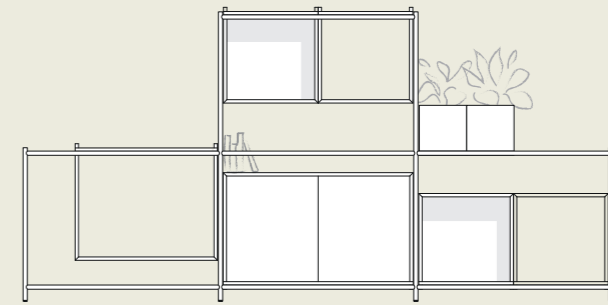

V014

1x frame mid
2x frame low
1x XL module
1x Large module
2x medium module
2x medium module WB
2x planter