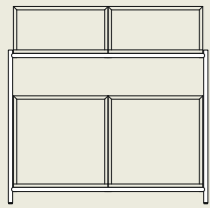

V001

1x frame low
2x Small module
2x medium module