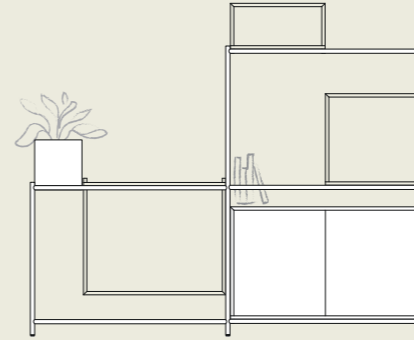

V010

1x frame low
1x frame mid
1x XL module
1x large box module
1x medium module
1x small module
1x planter