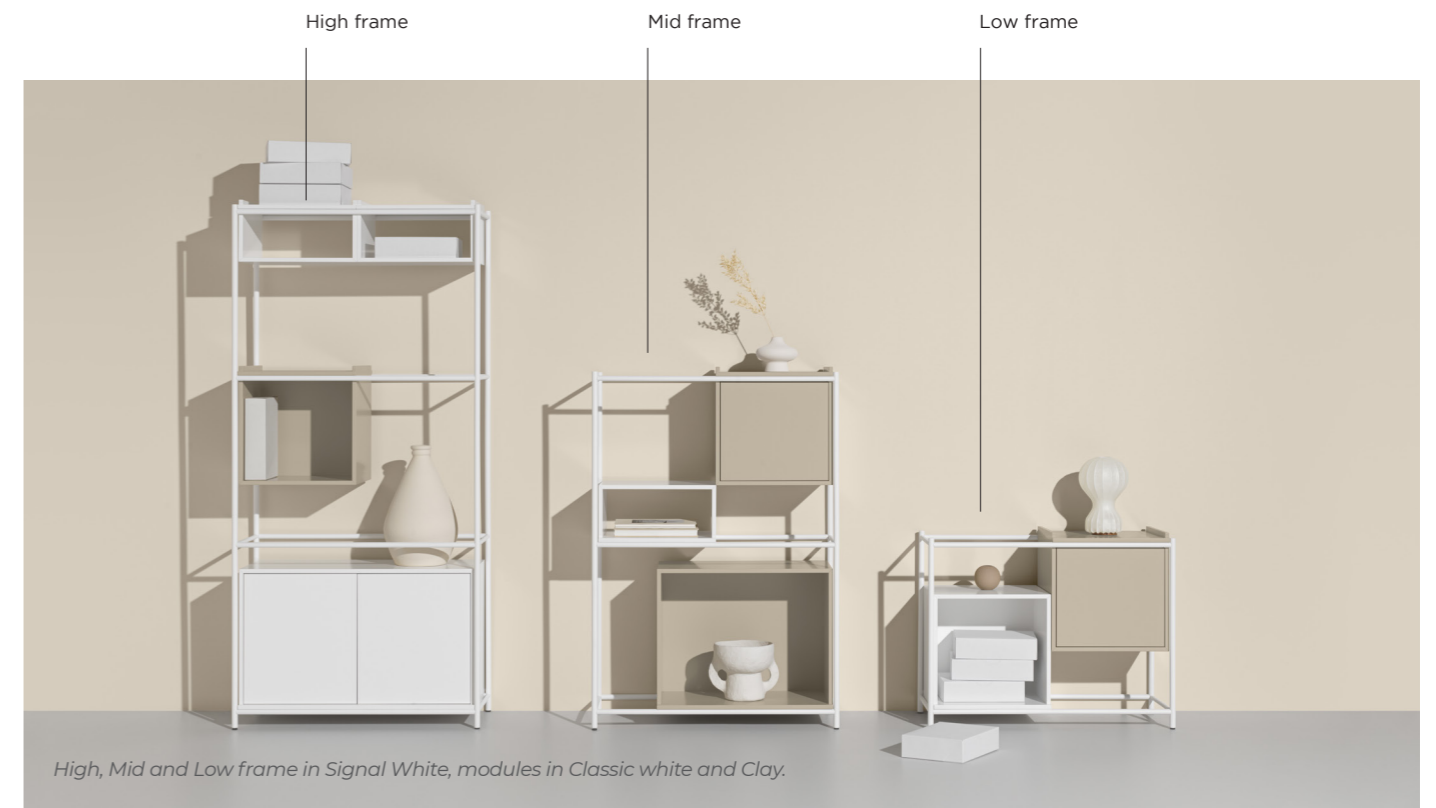

UNDERSTAND

SHELF SYSTEM

PRODUCT FACT SHEET

MIZETTO

UNDERSTAND / SHELF SYSTEM

Understand is a sculptural shelving system and room divider for many different environments.

A jewel or piece of art, as much as a storage unit, where different modules create a freestanding entity. The furniture system plays with the idea of gravitation and has no clear limits or limitations, with its levitating boxes and shapes. By placing the boxes differently, either hanging or resting on the steel frame, practical shelves and beautiful voids can be created. Even a pot for greenery can be added.

CLASSIC WHITE

OAK VENEER

FRAME / PLANTER FINISH

BLACK

SIGNAL WHITE

PALE GREY

“Organize, display or divide.
Storage that conforms to your
personal needs.”

High frame combination in Pale grey. Module in Green tea and Pine tree.