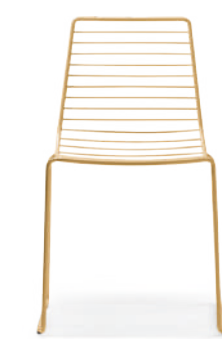

CODE OUT
Parisotto+Formenton

DNA OUT
Leonardo Rossano & Debora Mansur

LAGUNA
Marco Turcato

NOTABLE
E-ggs

MARINA OUT
Leonardo Rossano

NOT OUT
E-ggs

NEO
Leonardo Rossano & Debora Mansur

BLADE COFFEE
Parisotto+Formenton