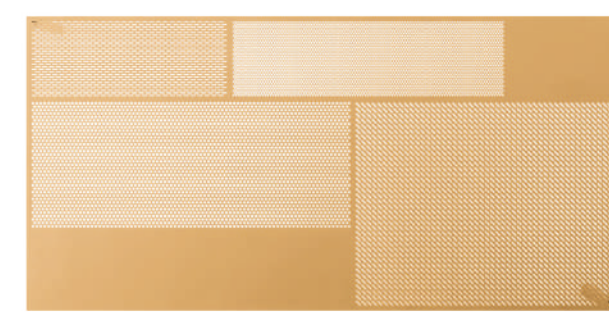

CODE OUT
Parisotto+Formenton

DNA OUT
Leonardo Rossano & Debora Mansur

LAGUNA
Marco Turcato

NOTABLE
E-ggs

MARINA OUT
Leonardo Rossano

NOT OUT
E-ggs

NEO
Leonardo Rossano & Debora Mansur

BLADE COFFEE
Parisotto+Formenton