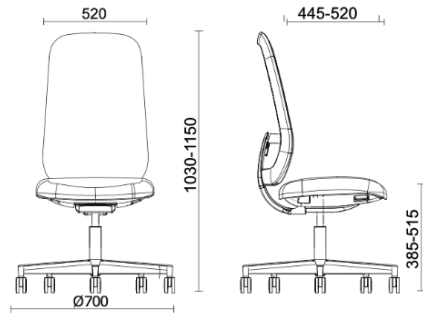

Skate

Projects

Your Workspace Showroom, Clerkenwell, United Kingdom (2023)

Skate Active - Black structure

Materials and colours

Mesh back upholstery

Mesh RR - Runner /
Gabriel
Available colours 10

Mesh RY - Rhythm /
Gabriel
Available colours 6