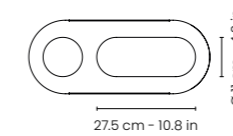

50 cm - 19.7 in

20 cm - 7.8 in