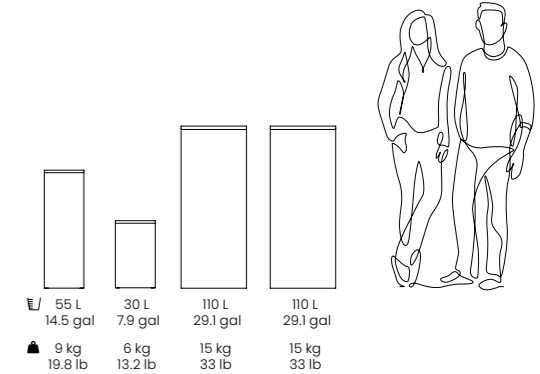

Zurich

by Joan Gaspar

Modular bin with high capacity, practical and easy to empty. Perfect for high-traffic areas. Optional: plastic liner and custom graphics.

Papelera modular de gran capacidad, práctica y fácil de vaciar. Ideal para zonas de alto tránsito. Opcional: cubeta plástica y personalización gráfica.

Thickness $\pm$ 1.2 mm

Material Iron.
Hierro.

Finish Powder coated.
Hierro pintado con pintura en polvo.

Conductivity 100%

Fire resistance UNE-EN 13501-1 AI-51,d0

Optimal space Indoor. Cathaphoretic coating for outdoor use on request.
Interior. Tratamiento catafórico para exterior bajo pedido.

Cleaning Damp cloth only. Avoid abrasive products.
Solo paño húmedo. Evitar productos abrasivos.

Sustainability Materials easily disassembled for recycling.
Materiales fácilmente desmontables para reciclaje.

Warranty 2 year limited. Excludes misuse or intentional damage.
2 años limitada. No cubre mal uso ni daños intencionados.

Packaging Cardboard box with protective bag. One package.
Caja de cartón con bolsa protectora. 1 paquete.
Volume / volumen : ZUR/01 0,05964 m³ - ZUR/02 0,03360m³

Custom color / Color personalizado.