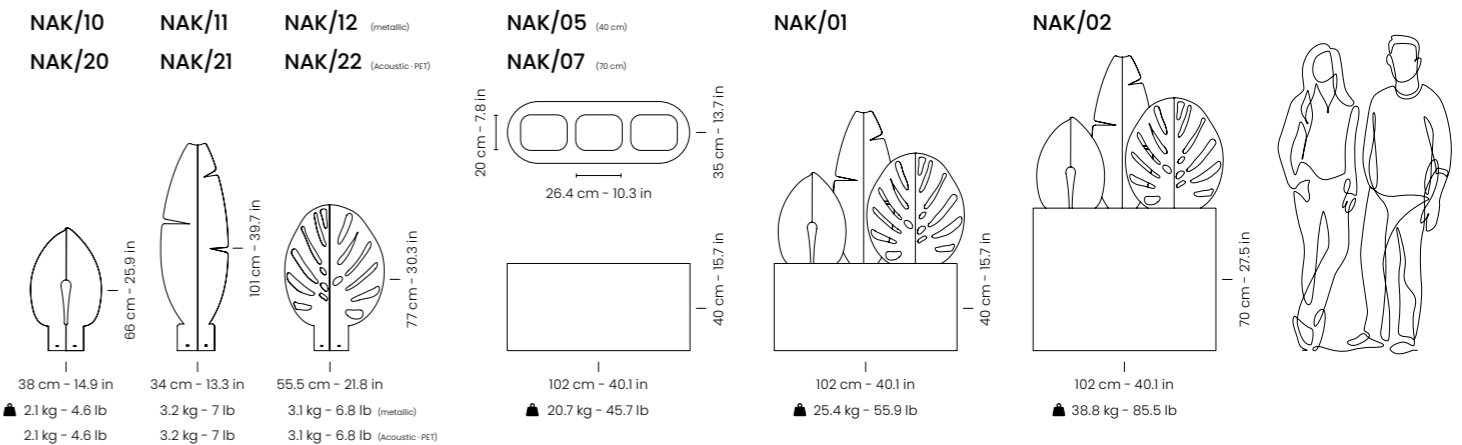

This unique planter-shaped space divider brings a fun and friendly presence to both indoor and outdoor settings. Its main purpose is to subtly separate, define, and create cozy areas. You can fill it with natural or artificial plants or opt for oversized decorative leaves made of metal or recycled PET with sound absorbing properties.

Separador de espacios con forma de jardinera, diseñado para interior y exterior. Naka permite dividir y organizar zonas de forma sutil y acogedora. Puedes llenarlo con plantas naturales o artificiales, o incorporar grandes hojas decorativas en metal o PET reciclado con propiedades fonoabsorbentes.

Thickness	+	1.2 mm	Optimal space	🏠	Exterior/Interior. Cataphoretic coating. Exterior/Interior. Tratamiento catafórico.
Material	📄	Galvanized steel sheet. Chapa galvanizada.	Cleaning	🧼	Damp cloth only. Avoid abrasive products. Solo paño húmedo. Evitar productos abrasivos.
Finish	💧	Powder coated. Hierro pintado con pintura en polvo.	Sustainability	♻️	Materials easily disassembled for recycling. Materiales fácilmente desmontables para reciclaje.
Conductivity	⚡	100%	Warranty	🛡️	2 year limited. Excludes misuse or intentional damage. 2 años limitada. No cubre mal uso ni daños intencionados.
Fire resistance	🔥	UNE-EN 13501-1 Al-5I, d0	Packaging	📦	Cardboard box with protective bag. One package. Caja de cartón con bolsa protectora. 1 paquete. Volume / volumen : NAK/01 - NAK/05: 0,15 m³ - NAK/02 - NAK/07: 0,26 m³