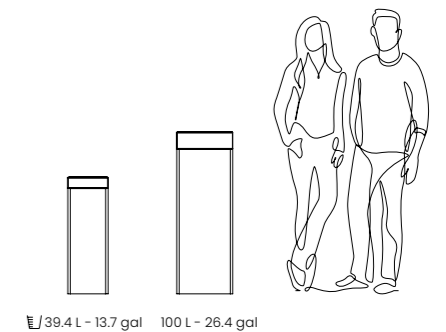

Berna

by Stone Designs

High-capacity recycling columns, functional and elegant. Their shape enables harmonious compositions. The sloped lid prevents waste on top and blocks odors. Available in two sizes and multiple waste types.

Columnas de reciclaje de gran capacidad, funcionales y elegantes. Su geometría permite composiciones armoniosas. La tapa inclinada evita residuos encima y malos olores. Disponible en dos tamaños y múltiples residuos.

BER/02/T

BER/03/T

Thickness 1.2 mm

Material Iron.
Hierro.

Finish Powder coated.
Hierro pintado con pintura en polvo.

Conductivity 100%

Fire resistance UNE-EN 13501-1 AI-51,d0

Optimal space Indoor. Cataphoretic coating for outdoor use on request.
Interior. Tratamiento catafórico para exterior bajo pedido.

Cleaning Damp cloth only. Avoid abrasive products.
Solo paño húmedo. Evitar productos abrasivos.

Sustainability Materials easily disassembled for recycling.
Materiales fácilmente desmontables para reciclaje.

Warranty 2 year limited. Excludes misuse or intentional damage.
2 años limitada. No cubre mal uso ni daños intencionados.

Packaging Cardboard box with protective bag. One package.
Caja de cartón con bolsa protectora. 1 paquete.
Volume / volumen: BER/02T 0,04375 m³ - BER/03T 0,12960 m³

Custom color / Color personalizado.