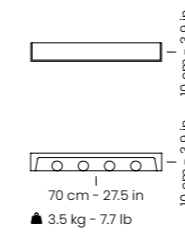

Bergamo

by La Mamba Studio

Floor-standing, wall-mounted or horizontal rack coat hanger with four hooks and a top shelf. A balanced blend of metal and beech wood, functional and versatile for any setting.

Perchero de pie, mural o de estructura horizontal con cuatro colgadores y repisa superior. Una combinación equilibrada de metal y madera de haya, funcional y versátil para cualquier entorno.

BRG/01

BRG/M

BRG/10

Thickness 40 mm

Material Iron / Wood.
Hierro / Madera.

Finish Powder coated.
Hierro pintado con pintura en polvo.

Conductivity 100%

Fire resistance UNE-EN 13501-1 D-s2,d0

Optimal space Indoor.
Interior.

Cleaning Damp cloth only. Avoid abrasive products.
Solo paño húmedo. Evitar productos abrasivos.

Sustainability Materials easily disassembled for recycling.
Materiales fácilmente desmontables para reciclaje.

Warranty 2 year limited. Excludes misuse or intentional damage.
2 años limitada. No cubre mal uso ni daños intencionados.

Packaging Cardboard box with protective bag. Two packages.
Caja de cartón con bolsa protectora. 2 paquetes.
Volume / volumen : BRG/01: 0,007 m³ - BRG/M: 0,0001 m³ - BRG/10: 0,247 m³

Custom color / Color personalizado.