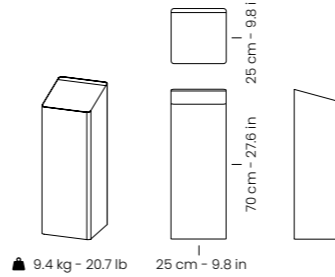

Berna

by Stone Designs

High-capacity recycling columns, functional and elegant. Their shape enables harmonious compositions. The sloped lid prevents waste on top and blocks odors. Available in two sizes and multiple waste types.

Columnas de reciclaje de gran capacidad, funcionales y elegantes. Su geometría permite composiciones armoniosas. La tapa inclinada evita residuos encima y malos olores. Disponible en dos tamaños y múltiples residuos.

BER/02/T

BER/03/T

Thickness 1.2 mm

Material Iron.
Hierro.

Finish Powder coated.
Hierro pintado con pintura en polvo.

Conductivity 100%

Fire resistance UNE-EN 13501-1 AI-51,d0

Optimal space Indoor. Cataphoretic coating for outdoor use on request.
Interior. Tratamiento catafórico para exterior bajo pedido.

Cleaning Damp cloth only. Avoid abrasive products.
Solo paño húmedo. Evitar productos abrasivos.

Sustainability Materials easily disassembled for recycling.
Materiales fácilmente desmontables para reciclaje.

Warranty 2 year limited. Excludes misuse or intentional damage.
2 años limitada. No cubre mal uso ni daños intencionados.

Packaging Cardboard box with protective bag. One package.
Caja de cartón con bolsa protectora. 1 paquete.
Volume / volumen: BER/02T 0,04375 m³ - BER/03T 0,12960 m³

Custom color / Color personalizado.