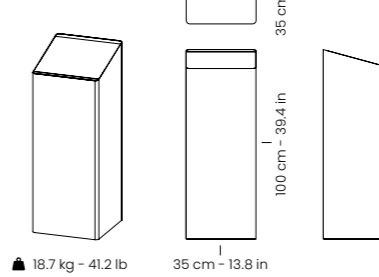

Berna

by Stone Designs

High-capacity recycling columns, functional and elegant. Their shape enables harmonious compositions. The sloped lid prevents waste on top and blocks odors. Available in two sizes and multiple waste types.

Columnas de reciclaje de gran capacidad, funcionales y elegantes. Su geometría permite composiciones armoniosas. La tapa inclinada evita residuos encima y malos olores. Disponible en dos tamaños y múltiples residuos.

BER/02/T

BER/03/T

Thickness 1.2 mm

Material Iron.
Hierro.

Finish Powder coated.
Hierro pintado con pintura en polvo.

Conductivity 100%

Fire resistance UNE-EN 13501-1 AI-51,d0

Optimal space Indoor. Cataphoretic coating for outdoor use on request.
Interior. Tratamiento catafórico para exterior bajo pedido.

Cleaning Damp cloth only. Avoid abrasive products.
Solo paño húmedo. Evitar productos abrasivos.

Sustainability Materials easily disassembled for recycling.
Materiales fácilmente desmontables para reciclaje.

Warranty 2 year limited. Excludes misuse or intentional damage.
2 años limitada. No cubre mal uso ni daños intencionados.

Packaging Cardboard box with protective bag. One package.
Caja de cartón con bolsa protectora. 1 paquete.
Volume / volumen: BER/02T 0,04375 m³ - BER/03T 0,12960 m³

Custom color / Color personalizado.