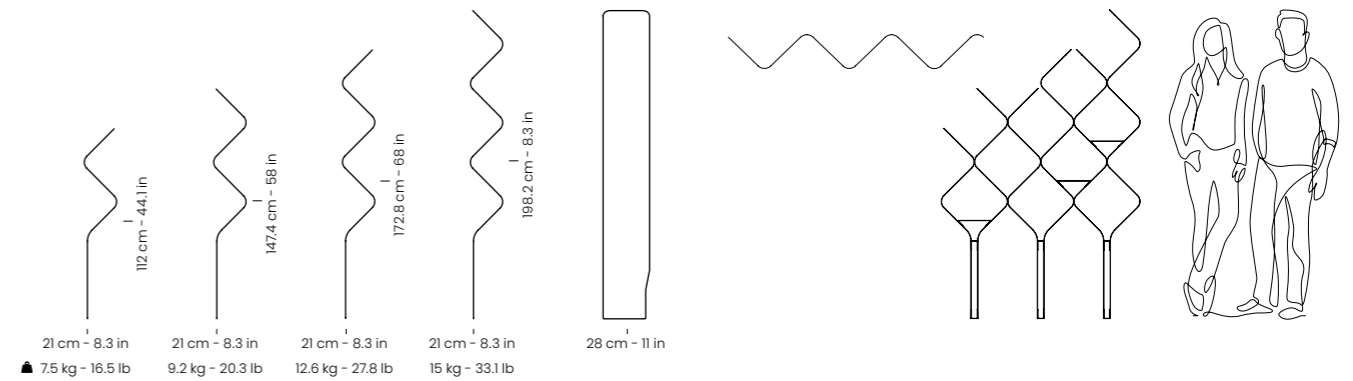

ALB/03 ALB/04 ALB/05 ALB/06

Thickness 2 mm

Material Iron.
Hierro.

Finish Powder coated.
Hierro pintado con pintura en polvo.

Conductivity 100%

Fire resistance UNE-EN 13501-1 Al-si, d0

Optimal space Indoor.
Interior.

Cleaning Damp cloth only. Avoid abrasive products.
Solo paño húmedo. Evitar productos abrasivos.

Sustainability Materials easily disassembled for recycling.
Materiales fácilmente desmontables para reciclaje.

Warranty 2 year limited. Excludes misuse or intentional damage.
2 años limitada. No cubre mal uso ni daños intencionados.

Packaging Cardboard box with protective bag. One package.
Caja de cartón con bolsa protectora. 1 paquete.
Volume / volumen : ALB/03: 0,07 m³ - ALB/04: 0,092 m³ - ALB/05: 0,108 m³
ALB/06: 0,124 m³ - ALB/20: 0,089 m³