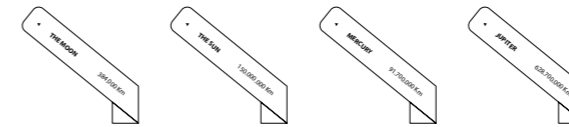

Sienna

by Nahrang

A coat rack that also points the way. Made of wood, with four metal hooks oriented toward different destinations: Sun, Moon, Jupiter, and Mercury in the standard version. Fully customizable. Perfect for relaxed, welcoming spaces.

Un colgador que también señala direcciones. Fabricado en madera, con cuatro perchas metálicas orientadas hacia diferentes destinos: Sol, Luna, Júpiter y Mercurio en la versión estándar. Personalizable con los nombres que elijas. Ideal para espacios confortables.

SIE/TXT

Standard text

THE MOON
THE SUN
MERCURY
JUPITER

SIE/O1

Thickness 40 mm

Material Iron / Wood.
Hierro / Madera.

Finish Powder coated.
Hierro pintado con pintura en polvo.

Conductivity 100%

Fire resistance UNE-EN 13501-1 D-s2,d0

Optimal space Indoor.
Interior.

Cleaning Damp cloth only. Avoid abrasive products.
Solo paño húmedo. Evitar productos abrasivos.

Sustainability Materials easily disassembled for recycling.
Materiales fácilmente desmontables para reciclaje.

Warranty 2 year limited. Excludes misuse or intentional damage.
2 años limitada. No cubre mal uso ni daños intencionados.

Packaging Cardboard box with protective bag. Two packages.
Caja de cartón con bolsa protectora. 2 paquetes.
Volume / volumen : SIE/O1 0,2944 m³

Custom color / Color personalizado.