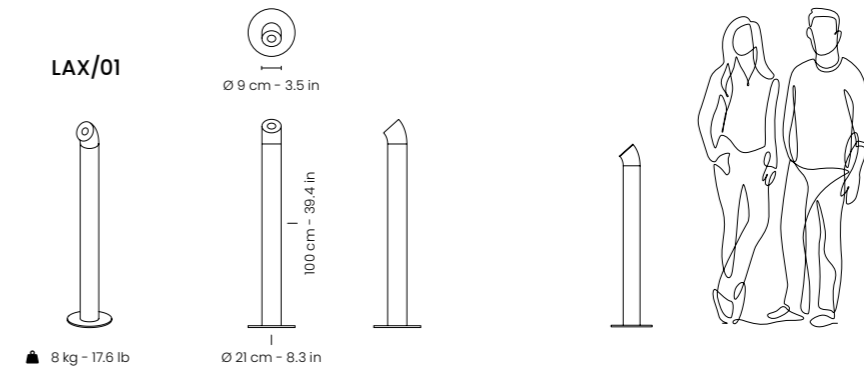

LAX/01

8 kg - 17.6 lb

Thickness $\pm$ 3 mm

Material Iron.
Hierro.

Finish Powder coated.
Hierro pintado con pintura en polvo.

Conductivity 100%

Fire resistance UNE-EN 13501-1 AI-51,d0

Optimal space Indoor. Cathaphoretic coating for outdoor use on request.
Interior. Tratamiento catafórico para exterior bajo pedido.

Cleaning Damp cloth only. Avoid abrasive products.
Solo paño húmedo. Evitar productos abrasivos.

Sustainability Materials easily disassembled for recycling.
Materiales fácilmente desmontables para reciclaje.

Warranty 2 year limited. Excludes misuse or intentional damage.
2 años limitada. No cubre mal uso ni daños intencionados.

Packaging Cardboard box with protective bag. One package.
Caja de cartón con bolsa protectora. 1 paquete.
Volume / volumen : 0,0484 m³