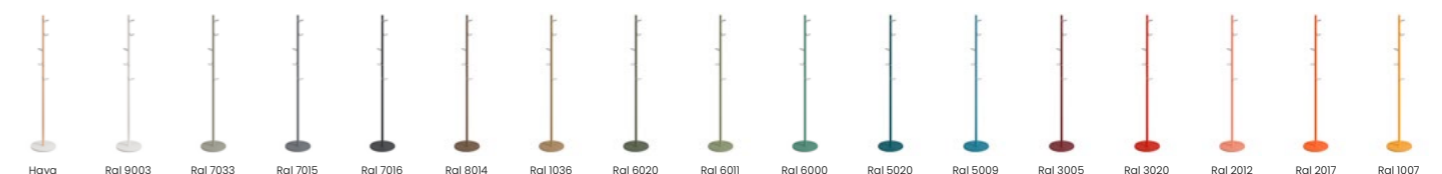

Custom color / Color personalizado.