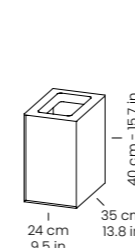

Zurich

by Joan Gaspar

Modular bin with high capacity, practical and easy to empty. Perfect for high-traffic areas. Optional: plastic liner and custom graphics.

Papelera modular de gran capacidad, práctica y fácil de vaciar. Ideal para zonas de alto tránsito. Opcional: cubeta plástica y personalización gráfica.

ZUR/02

Thickness $\pm$ 1.2 mm

Material Iron.
Hierro.

Finish Powder coated.
Hierro pintado con pintura en polvo.

Conductivity 100%

Fire resistance UNE-EN 13501-1 AI-51,d0

Optimal space Indoor. Cathaphoretic coating for outdoor use on request.
Interior. Tratamiento catafórico para exterior bajo pedido.

Cleaning Damp cloth only. Avoid abrasive products.
Solo paño húmedo. Evitar productos abrasivos.

Sustainability Materials easily disassembled for recycling.
Materiales fácilmente desmontables para reciclaje.

Warranty 2 year limited. Excludes misuse or intentional damage.
2 años limitada. No cubre mal uso ni daños intencionados.

Packaging Cardboard box with protective bag. One package.
Caja de cartón con bolsa protectora. 1 paquete.
Volume / volumen : ZUR/01 0,05964 m³ - ZUR/02 0,03360m³

Custom color / Color personalizado.