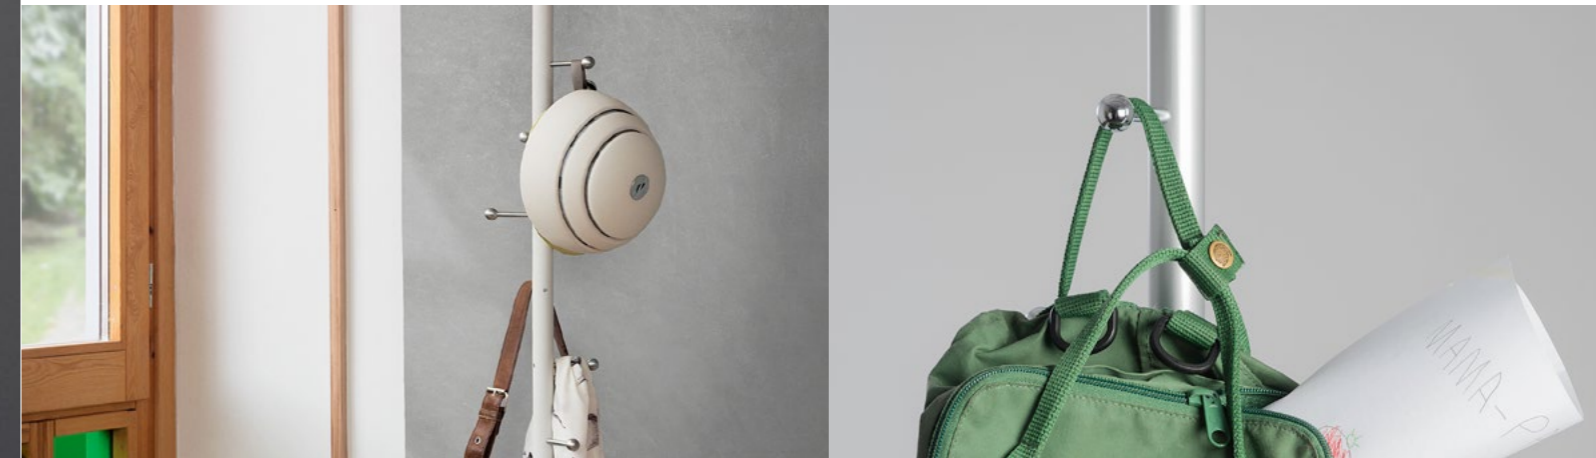

A timeless classic that fits perfectly into hospitality, home or work settings. Made of aluminum with a cast base and chrome hooks. Also available in a wall-mounted version.

Un clásico atemporal que encaja a la perfección en espacios hospitality, domésticos o de trabajo. Fabricado en aluminio, con base de fundición y perchas cromadas. Disponible también en versión mural.