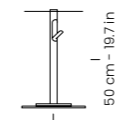

50 cm - 19.7 in

Ø 36 cm - 14.2 in
▲ 5 kg - 11 lb

TRN/15