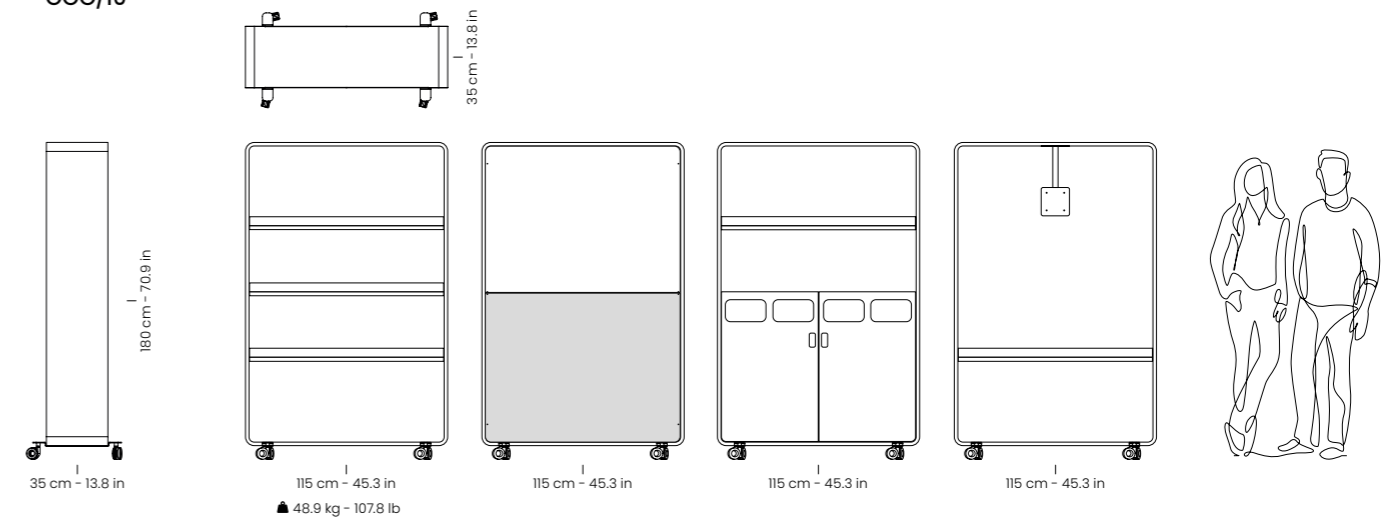

GOO/10

Thickness $\pm$ 1,2 mm

Material Iron.
Hierro.

Finish Powder coated.
Hierro pintado con pintura en polvo.

Conductivity 100%

Fire resistance UNE-EN 13501-1 AI-51,d0

Optimal space Indoor. Cathaphoretic coating for outdoor use on request.
Interior. Tratamiento catafórico para exterior bajo pedido.

Cleaning Damp cloth only. Avoid abrasive products.
Solo paño húmedo. Evitar productos abrasivos.

Sustainability Materials easily disassembled for recycling.
Materiales fácilmente desmontables para reciclaje.

Warranty 2 year limited. Excludes misuse or intentional damage.
2 años limitada. No cubre mal uso ni daños intencionados.

Packaging Cardboard box with protective bag. One package.
Caja de cartón con bolsa protectora. 1 paquete.
Volume / volumen : GOO/10: 0,7989 m³