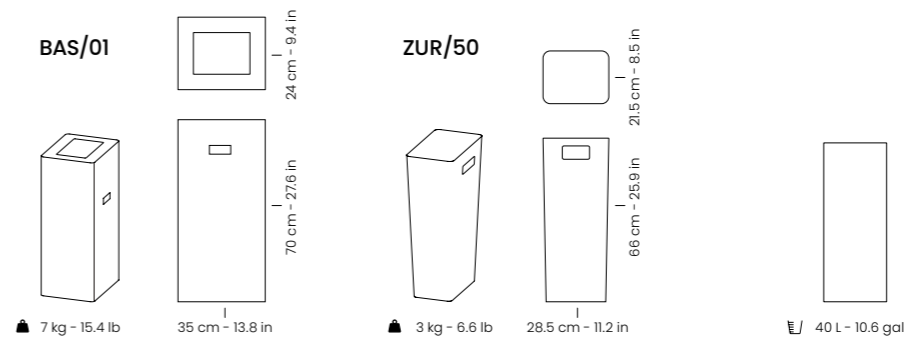

The simplest recycling solution. Metal structure with inner bin and handles for easy emptying. Customizable with color and iconography

La solución de reciclaje más simple. Estructura metálica con cubeta interior y asas para un vaciado cómodo. Personalizala mediante color e iconografía.

Thickness $\pm$ 1.2 mm

Material Iron.
Hierro.

Finish Powder coated.
Hierro pintado con pintura en polvo.

Conductivity 100%

Fire resistance UNE-EN 13501-1 AI-51,d0

Optimal space Indoor. Cataphoretic coating for outdoor use on request.
Interior. Tratamiento catafórico para exterior bajo pedido.

Cleaning Damp cloth only. Avoid abrasive products.
Solo paño húmedo. Evitar productos abrasivos.

Sustainability Materials easily disassembled for recycling.
Materiales fácilmente desmontables para reciclaje.

Warranty 2 year limited. Excludes misuse or intentional damage.
2 años limitada. No cubre mal uso ni daños intencionados.

Packaging Cardboard box with protective bag. One package.
Caja de cartón con bolsa protectora. 1 paquete.
Volume / volumen : BAS/01 0,08214 m³