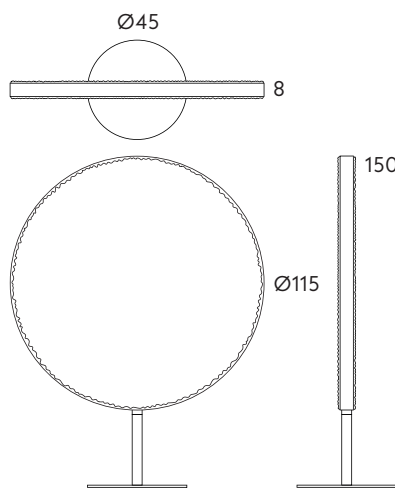

Weight: 21.83 kg

BLV-75-CL-M-SC

BLV-75-CL-M-MC

Boulevard | Small Circle | Medium Leg

Solid-Colour / Multi-Colour

Total height: 110 cm

Circle: Ø75 cm (depth 8 cm)

Footplate: Ø45 cm (height 1 cm)

Weight: 34.9 kg

BLV-115-CL-T-SC

BLV-115-CL-T-MC

Boulevard | Large Circle | Tall Leg

Solid-Colour / Multi-Colour

Total height: 180 cm

Circle: Ø115 cm (depth 8 cm)

Footplate: Ø45 cm (height 1 cm)

BLV-75-CL-M-SC

BLV-75-CL-M-MC

BLV-75-CL-T-SC

BLV-75-CL-T-MC

BLV-95-CL-S-SC

BLV-95-CL-S-MC

BLV-95-CL-M-SC

BLV-95-CL-M-MC

BLV-95-CL-T-SC

BLV-95-CL-T-MC

BLV-115-CL-S-SC

BLV-115-CL-S-MC

BLV-115-CL-M-SC

BLV-115-CL-M-MC

BLV-115-CL-T-SC

BLV-115-CL-T-MC