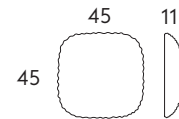

Convex

CX-CL-30

Convex Circle Small
Ø30x10 cm
2 kg

CX-SQ-30

Convex Square Small
30x30x10 cm
2.5 kg

CX-HX-30

Convex Hexagon Small
30x10 cm
1.5 kg

CX-SL-30

Convex Squircle Small
30x30x10 cm
2.3 kg

CX-CL-45

Convex Circle Medium
Ø45x11 cm
4 kg

CX-SQ-45

Convex Square Medium
45x45x11 cm
4.5 kg

CX-HX-45

Convex Hexagon Medium
45x11 cm
3.5 kg

CX-SL-45

Convex Squircle Medium
45x45x11 cm
4.3 kg

CX-CL-60

Convex Circle Large
Ø60x12 cm
8 kg

CX-SQ-60

Convex Square Large
60x60x12 cm
10 kg

CX-HX-60

Convex Hexagon Large
60x12 cm
7 kg

CX-SL-60

Convex Squircle Large
60x60x12 cm
9 kg

CX-SL-45

Materials

The percentage of each material is based on weight.

Nordgröna Reindeer Moss 73.64 %
MDF 25.40 %
Metal 0.56 %
Cotton 0.40 %

Moss
RAL 6020
Hex #1E6228

Apple
RAL 6010
Hex #39973F

Lime
RAL 6018
Hex #DADE00

Honey
RAL 1006
Hex #FFAA00

Orange
RAL 2000
Hex #FF7E00

Salmon
RAL 3012
Hex #FF9390

Ruby Red
RAL 3027
Hex #CD1727

Copper
RAL 8004
Hex #A83227

Burgundy
RAL 4002
Hex #8A3740

Purple
RAL 4005
Hex #3F2958

Azure
RAL 5008
Hex #2144A1

Lavender
RAL 5024
Hex #4C92BA

Granite
RAL 7032
Hex #D4D4D4

Charcoal
RAL 9004
Hex #302D2C

Natural
RAL 1014
Hex #F7F1CD