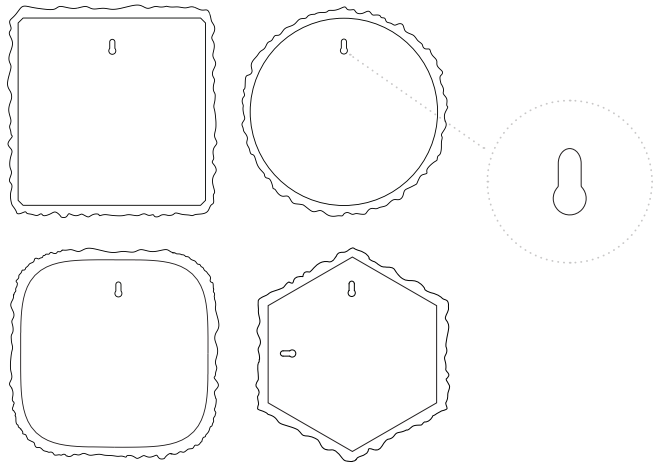

NORDGRÖNA

Convex Installation Guide

Convex
Product Info

www.nordgrona.com
info@nordgrona.com

Included

Installation

Mount to the wall using the keyhole in the back

Weight & Dimensions

| | Square | Circle | Squire | Hexagon |
|---------------|-----------------|------------------|-----------------|------------------|
| Small | | | | |
| Size | 30 cm / 11.8" | Ø30 cm / 11.8" | 30 cm / 11.8" | 30 cm / 11.8" |
| Depth | 10 cm / 3.9" | 10 cm / 3.9" | 10 cm / 3.9" | 10 cm / 3.9" |
| Weight | 2 kg / 4.5 lbs | 1.6 kg / 3.5 lbs | 1.8 kg / 4 lbs | 1.6 kg / 3.5 lbs |
| Medium | | | | |
| Size | 45 cm / 17.7" | Ø45 cm / 17.7" | 45 cm / 17.7" | 45 cm / 17.7" |
| Depth | 11 cm / 4.3" | 11 cm / 4.3" | 11 cm / 4.3" | 11 cm / 4.3" |
| Weight | 4.5 kg / 10 lbs | 3.6 kg / 8 lbs | 4 kg / 9 lbs | 3.6 kg / 8 lbs |
| Large | | | | |
| Size | 60 cm / 23.6" | Ø60 cm / 23.6" | 60 cm / 23.6" | 60 cm / 23.6" |
| Depth | 12 cm / 4.7" | 12 cm / 4.7" | 12 cm / 4.7" | 12 cm / 4.7" |
| Weight | 9 kg / 20 lbs | 7.2 kg / 16 lbs | 8.1 kg / 18 lbs | 7.2 kg / 16 lbs |