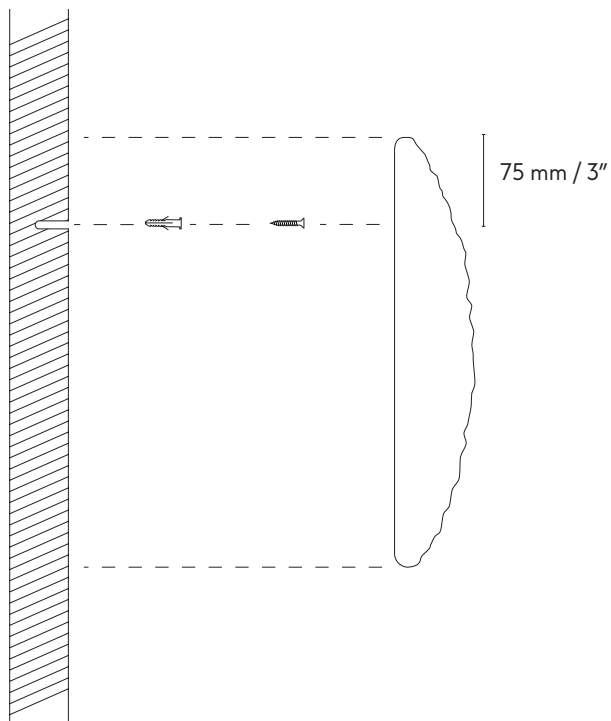

NORDGRÖNA

Convex Installation Guide

Convex
Product Info

www.nordgrona.com
info@nordgrona.com

Included

Installation

Mount to the wall using the keyhole in the back

Weight & Dimensions

| | Square | Circle | Squire | Hexagon |
|---------------|-----------------|------------------|-----------------|------------------|
| Small | | | | |
| Size | 30 cm / 11.8" | Ø30 cm / 11.8" | 30 cm / 11.8" | 30 cm / 11.8" |
| Depth | 10 cm / 3.9" | 10 cm / 3.9" | 10 cm / 3.9" | 10 cm / 3.9" |
| Weight | 2 kg / 4.5 lbs | 1.6 kg / 3.5 lbs | 1.8 kg / 4 lbs | 1.6 kg / 3.5 lbs |
| Medium | | | | |
| Size | 45 cm / 17.7" | Ø45 cm / 17.7" | 45 cm / 17.7" | 45 cm / 17.7" |
| Depth | 11 cm / 4.3" | 11 cm / 4.3" | 11 cm / 4.3" | 11 cm / 4.3" |
| Weight | 4.5 kg / 10 lbs | 3.6 kg / 8 lbs | 4 kg / 9 lbs | 3.6 kg / 8 lbs |
| Large | | | | |
| Size | 60 cm / 23.6" | Ø60 cm / 23.6" | 60 cm / 23.6" | 60 cm / 23.6" |
| Depth | 12 cm / 4.7" | 12 cm / 4.7" | 12 cm / 4.7" | 12 cm / 4.7" |
| Weight | 9 kg / 20 lbs | 7.2 kg / 16 lbs | 8.1 kg / 18 lbs | 7.2 kg / 16 lbs |