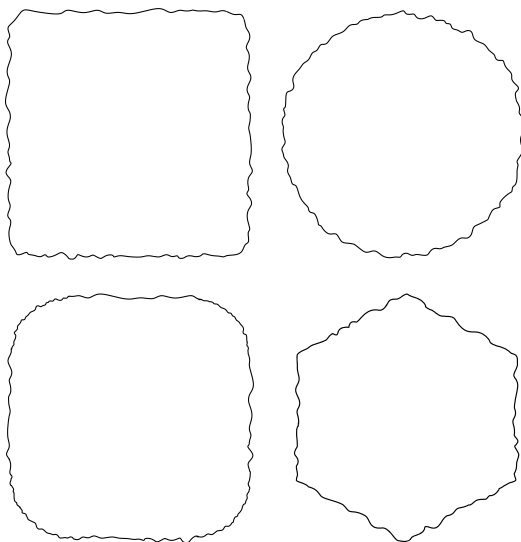

NORDGRÖNA

Convex Installation Guide

Convex
Product Info

www.nordgrona.com
info@nordgrona.com

Included

Installation

Mount to the wall using the keyhole in the back

Weight & Dimensions

| | Square | Circle | Squire | Hexagon |
|---------------|-----------------|------------------|-----------------|------------------|
| Small | | | | |
| Size | 30 cm / 11.8" | Ø30 cm / 11.8" | 30 cm / 11.8" | 30 cm / 11.8" |
| Depth | 10 cm / 3.9" | 10 cm / 3.9" | 10 cm / 3.9" | 10 cm / 3.9" |
| Weight | 2 kg / 4.5 lbs | 1.6 kg / 3.5 lbs | 1.8 kg / 4 lbs | 1.6 kg / 3.5 lbs |
| Medium | | | | |
| Size | 45 cm / 17.7" | Ø45 cm / 17.7" | 45 cm / 17.7" | 45 cm / 17.7" |
| Depth | 11 cm / 4.3" | 11 cm / 4.3" | 11 cm / 4.3" | 11 cm / 4.3" |
| Weight | 4.5 kg / 10 lbs | 3.6 kg / 8 lbs | 4 kg / 9 lbs | 3.6 kg / 8 lbs |
| Large | | | | |
| Size | 60 cm / 23.6" | Ø60 cm / 23.6" | 60 cm / 23.6" | 60 cm / 23.6" |
| Depth | 12 cm / 4.7" | 12 cm / 4.7" | 12 cm / 4.7" | 12 cm / 4.7" |
| Weight | 9 kg / 20 lbs | 7.2 kg / 16 lbs | 8.1 kg / 18 lbs | 7.2 kg / 16 lbs |